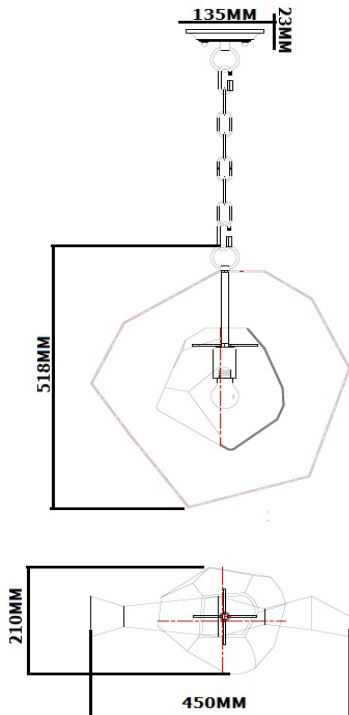

## FEATURES

- Max.wattage: 60W
- Can fit halogen, carbon filament and LED E27 base lamps
- Lamps not included
- IP20 for indoor use
- Great for use in homes or restaurants
- 1 year replacement warranty for the fitting

CODE	DESCRIPTION	DIAM. (mm)	CABLE L. (mm)	HEIGHT (mm)	CARTON QTY
METEORA1	LGE 1XE27 STAINLESS STEEL WITH SILVERED GLASS COVER	Ø463	3000	518	1

UPDATED ON 01/07/2017

Tel: (02) 9938 7100 | Fax: (02) 9938 7115 | Email: sales@clalighting.com.au