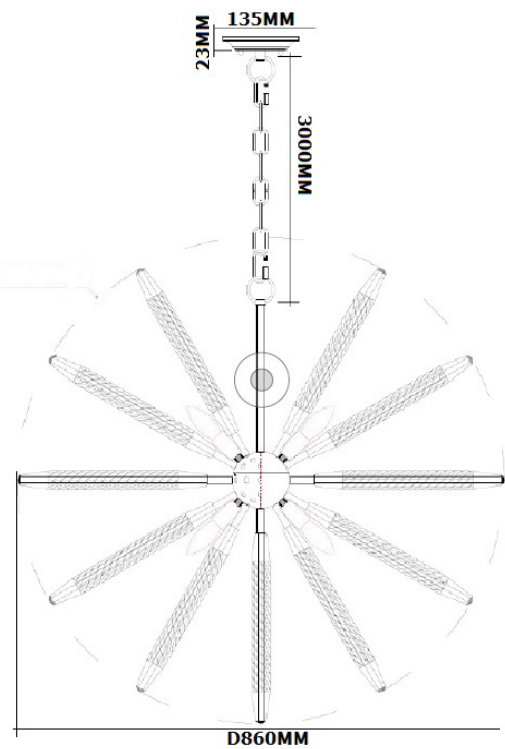

## FEATURES

- Material: Iron
- Max.wattage: 60W
- Can fit halogen, carbon filament and LED SES base candle lamps
- Lamps not included
- IP20 for indoor use
- Great for use in homes or restaurants
- 1 year replacement warranty for the fitting

CODE	DESCRIPTION	DIAM. (mm)	CABLE L. (mm)	HEIGHT (mm)	CARTON QTY
MAZZA	LGE 8XE14 WEATHERED ZINC HARDWARE WITH NATURAL ROPE	Ø860	3000	860	1

UPDATED ON 01/07/2017