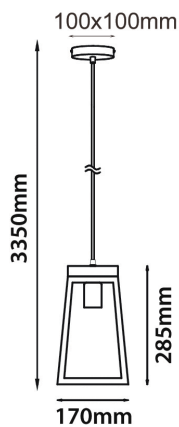

LANTERNA SERIES

E27 Iron and Wood Pendant Lights

▲ LANTERNA1

▲ LANTERNA2

FEATURES

- ▶ Material: iron & wood
- ▶ Max.wattage: 72W
- ▶ E27 lamp base
- ▶ Globe not included
- ▶ Cable length: 3000mm
- ▶ For indoor use