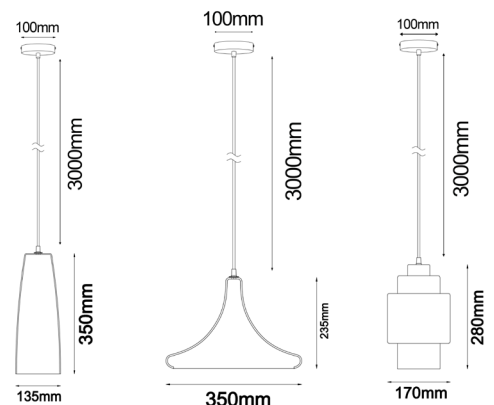

LAMINA SERIES

- Material: glass
- Max.wattage: 72W
- E27 lamp base
- Globe not included
- 1 year replacement warranty
- Carton QTY: 1/1

| CODE | DESCRIPTION | DIAM (mm) | FITTING L (mm) | CABLE L (mm) | CANOPY D (mm) |
|---------|------------------------------------------------------|-----------|----------------|--------------|---------------|
| LAMINA1 | 1XE27 COPPER COLOURED GLASS FLAT TOP ELLIPSE PENDANT | Ø135 | 350 | 3000 | Ø100 |
| LAMINA2 | 1XE27 COPPER COLOURED GLASS TRUMPET PENDANT | Ø350 | 235 | 3000 | Ø100 |
| LAMINA3 | 1XE27 COPPER COLOURED GLASS DBLE CYLINDER PENDANT | Ø170 | 280 | 3000 | Ø100 |