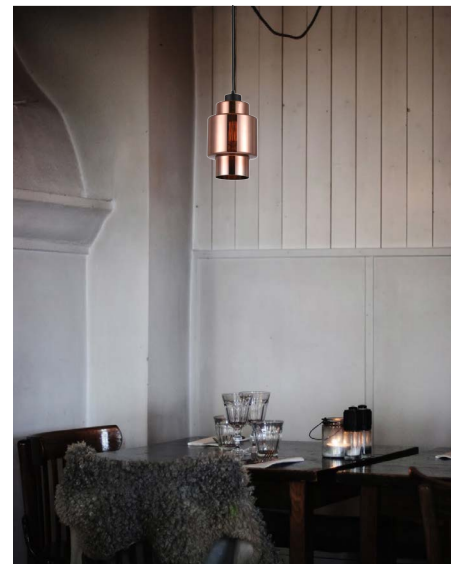

LAMINA SERIES

- Material: glass
- Max.wattage: 72W
- E27 lamp base
- Globe not included
- 1 year replacement warranty
- Carton QTY: 1/1

| CODE | DESCRIPTION | DIAM (mm) | FITTING L (mm) | CABLE L (mm) | CANOPY D (mm) |
|---------|------------------------------------------------------|-----------|----------------|--------------|---------------|
| LAMINA1 | 1XE27 COPPER COLOURED GLASS FLAT TOP ELLIPSE PENDANT | Ø135 | 350 | 3000 | Ø100 |
| LAMINA2 | 1XE27 COPPER COLOURED GLASS TRUMPET PENDANT | Ø350 | 235 | 3000 | Ø100 |
| LAMINA3 | 1XE27 COPPER COLOURED GLASS DBLE CYLINDER PENDANT | Ø170 | 280 | 3000 | Ø100 |