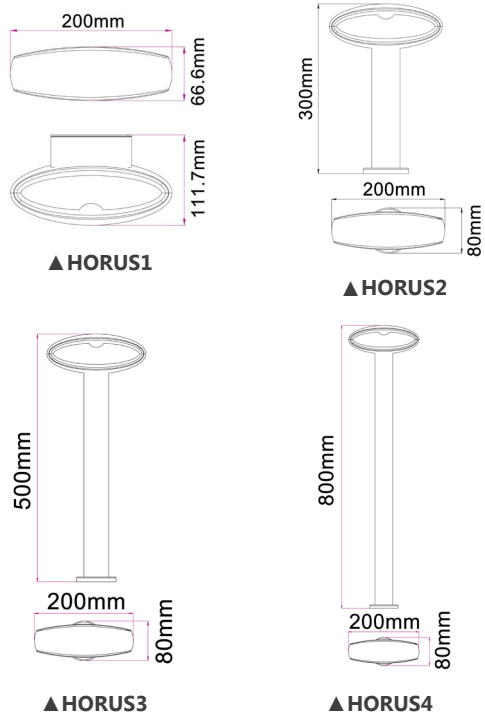

HORUS SERIES

LED Exterior Wall/ Lawn Lights

- Input voltage: 240V AC 50Hz
- Material: double anti-corrosion powder coated high-pressure cast aluminium & anti aging UV protected PC diffuser
- Wattage: 9W
- Osram LED chips
- Comes with stainless steel screws
- Constant current driver included
- Not suitable for dimming

30,000
HRS

BEAM
120°

IP
54

2 YEAR
WARRANTY

CODE	DESCRIPTION	TECHNICAL DATA			
		KELVIN (K)	LUMENS (LM)	WATT (W)	CARTON QTY
HORUS1	MATT BLK CRESCENT LED EXTERIOR S/M WALL LIGHT 3000K	3000	350	9	1/8
HORUS2	MATT BLK OPEN OVAL LED EXTERIOR BOLLARD LIGHT SHORT 3000K	3000	350	9	1/4
HORUS3	MATT BLK OPEN OVAL LED EXTERIOR BOLLARD LIGHT MED 3000K	3000	350	9	1/4
HORUS4	MATT BLK OPEN OVAL LED EXTERIOR BOLLARD LIGHT LONG 3000K	3000	350	9	1/8