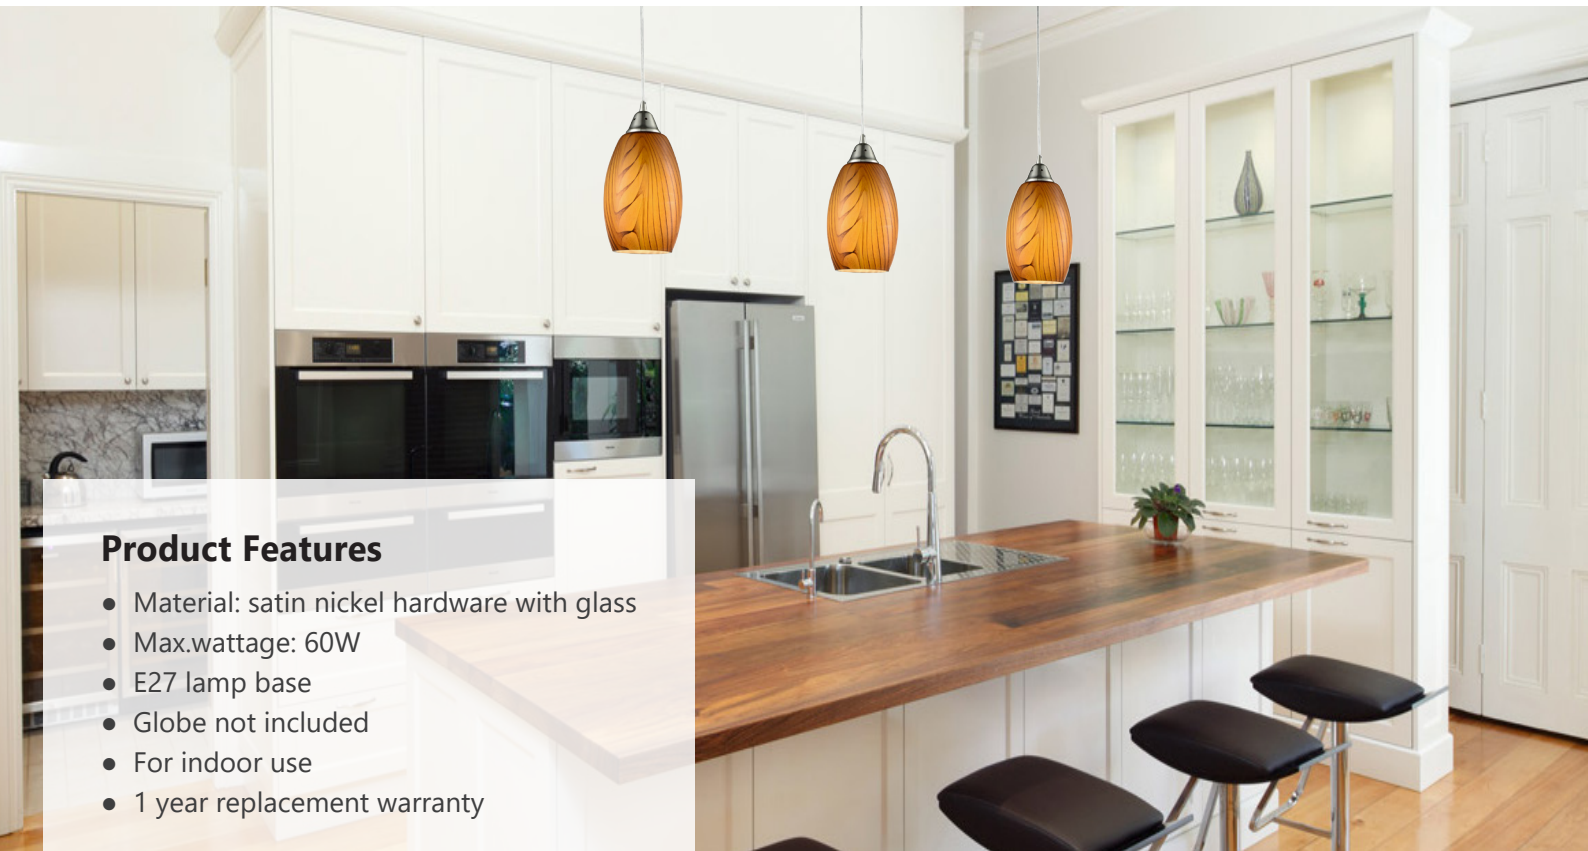

E27 Interior Pendant Lights **GLAZE SERIES**

Product Features

- Material: satin nickel hardware with glass
- Max.wattage: 60W
- E27 lamp base
- Globe not included
- For indoor use
- 1 year replacement warranty