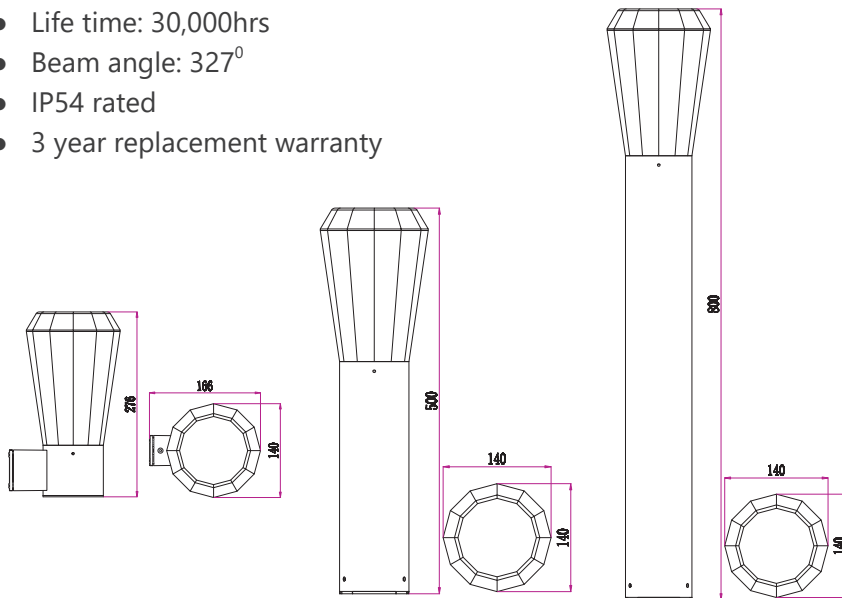

GEB SERIES

LED Exterior Wall/ Bollard Lights

- Input voltage: 100-240V
- Output voltage: 38V
- Output current: 300mA
- Material: aluminium post, die-cast & PC
- Wattage: 13W
- 12pcs Osram LED chips
- Life time: 30,000hrs
- Beam angle: 327°
- IP54 rated
- 3 year replacement warranty

CODE	DESCRIPTION	TECHNICAL DATA				CARTON QTY
		KELVIN (K)	LUMENS (LM)	WATT (W)	CRI	
GEB1	WALL LED LED S/M Dark Grey Tapered 3000K 13W	3000	580	13	≥80	1/8
GEB2	BOLLARD LED Dark Grey Tapered Sh 500mm 3000K 13W	3000	580	13	≥80	1/4
GEB3	BOLLARD LED Dark Grey Tapered Long 800mm 3000K 13W	3000	580	13	≥80	1/4