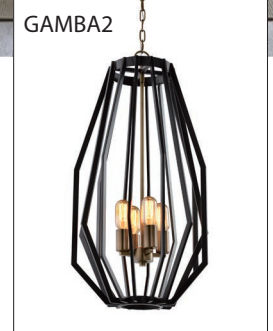

GAMBA SERIES

E27 PENDANT LIGHTS

- Antique brass & oiled bronze / white & polished nickel
- Max. wattgae: 60W
- E27 lamp holders
- Globes not included
- Clear Cable
- For indoor use
- 1 year replacement warranty
- Mounting straight bracket: 100x20mm, secured to fitting with hexagonal nuts

CODE	DESCRIPTION	CARTON QTY
GAMBA1	5XE27 ANTIQUE BRASS WIDE ANGULAR CAGE PENDANT	1/1
GAMBA2	4XE27 ANTIQUE BRASS NARROW ANGULAR CAGE PENDANT	1/1
GAMBA3	5XE27 WHITE & POLISHED NICKEL WIDE ANGULAR CAGE PENDANT	1/1
GAMBA4	4XE27 WHITE & POLISHED NICKEL NARROW ANGULAR CAGE PENDANT	1/1