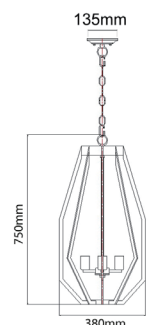

CODE	DESCRIPTION	CARTON QTY
GAMBA1	5XE27 ANTIQUE BRASS WIDE ANGULAR CAGE PENDANT	1/1
GAMBA2	4XE27 ANTIQUE BRASS NARROW ANGULAR CAGE PENDANT	1/1
GAMBA3	5XE27 WHITE & POLISHED NICKEL WIDE ANGULAR CAGE PENDANT	1/1
GAMBA4	4XE27 WHITE & POLISHED NICKEL NARROW ANGULAR CAGE PENDANT	1/1