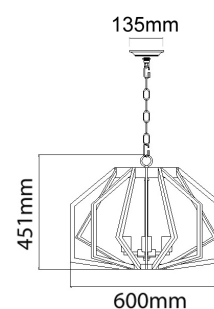

CODE	DESCRIPTION	CARTON QTY
GAMBA1	5XE27 ANTIQUE BRASS WIDE ANGULAR CAGE PENDANT	1/1
GAMBA2	4XE27 ANTIQUE BRASS NARROW ANGULAR CAGE PENDANT	1/1
GAMBA3	5XE27 WHITE & POLISHED NICKEL WIDE ANGULAR CAGE PENDANT	1/1
GAMBA4	4XE27 WHITE & POLISHED NICKEL NARROW ANGULAR CAGE PENDANT	1/1