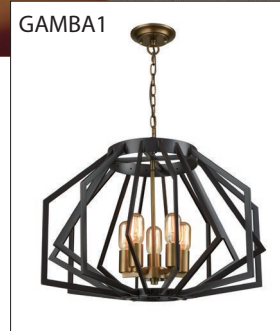

GAMBA SERIES

E27 PENDANT LIGHTS

- Antique brass & oiled bronze / white & polished nickel
- Max. wattgae: 60W
- E27 lamp holders
- Globes not included
- Clear Cable
- For indoor use
- 1 year replacement warranty
- Mounting straight bracket: 100x20mm, secured to fitting with hexagonal nuts

CODE	DESCRIPTION	CARTON QTY
GAMBA1	5XE27 ANTIQUE BRASS WIDE ANGULAR CAGE PENDANT	1/1
GAMBA2	4XE27 ANTIQUE BRASS NARROW ANGULAR CAGE PENDANT	1/1
GAMBA3	5XE27 WHITE & POLISHED NICKEL WIDE ANGULAR CAGE PENDANT	1/1
GAMBA4	4XE27 WHITE & POLISHED NICKEL NARROW ANGULAR CAGE PENDANT	1/1