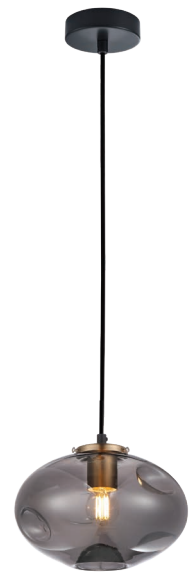

FOSSETTE

Interior Dimpled Smoked / Mirror Effect Glass Pendant Lights

- Input voltage: 220-240V
- Material: dimpled smoked/ mirror effect glass & Antique Brass highlight
- Lamp holder: E27 (Max.40W halogen globe)
- Globe not included
- Maximum globe diameter: 45mm(Candle, Fancy Round, LT40, CLACFD25ES)
- For indoor use only
- 1 year replacement warranty

Part No.	FOSSETTE1-4
Description	PPENDANT ES 40W Smoke Angled/ Oval/ Flat top dome/ Oblong shape Glass with Antique Brass Highlight with brass screws
Material	Glass & iron
Lamp holder	1xE27 (Max.40W HAL)
Dimensions	FOSSETTE1: Ø170 x H 180mm FOSSETTE2: Ø180 x H 140mm FOSSETTE3: Ø220 x H 190mm FOSSETTE4: Ø175 x H 275mm
Suspension	3000mm black PVC cable
Canopy	Matt Black Ø100 x 25mm
Box Weight	FOSSETTE1: 1.1kg FOSSETTE2: 1.3kg FOSSETTE3: 1.4kg FOSSETTE4: 1.5kg
Box Dimensions	FOSSETTE1: 23.5x23.5x30.5cm FOSSETTE2: 29x29x29cm FOSSETTE3: 29x29x32cm FOSSETTE4: 24x24x41cm
Carton QTY	1/1

FOSSETTE1
(Angled bell)

FOSSETTE2
(Oval)

FOSSETTE3
(Flat top dome)

FOSSETTE4
(Oblong)