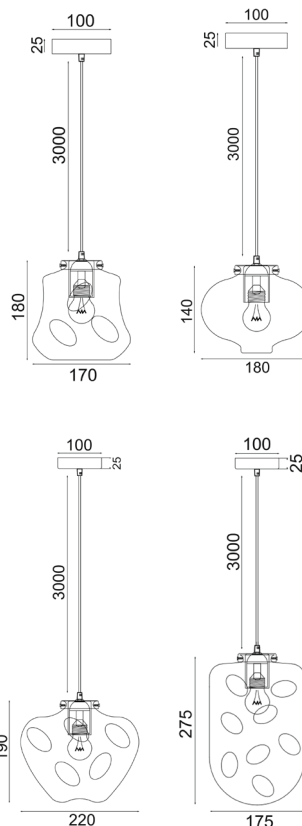

FOSSETTE

Interior Dimpled Smoked / Mirror Effect Glass Pendant Lights

- Input voltage: 220-240V
- Material: dimpled smoked/ mirror effect glass & Antique Brass highlight
- Lamp holder: E27 (Max.40W halogen globe)
- Globe not included
- Maximum globe diameter: 45mm(Candle, Fancy Round, LT40, CLACFD25ES)
- For indoor use only
- 1 year replacement warranty

Part No.	FOSSETTE1-4
Description	PPENDANT ES 40W Smoke Angled/ Oval/ Flat top dome/ Oblong shape Glass with Antique Brass Highlight with brass screws
Material	Glass & iron
Lamp holder	1xE27 (Max.40W HAL)
Dimensions	FOSSETTE1: Ø170 x H 180mm FOSSETTE2: Ø180 x H 140mm FOSSETTE3: Ø220 x H 190mm FOSSETTE4: Ø175 x H 275mm
Suspension	3000mm black PVC cable
Canopy	Matt Black Ø100 x 25mm
Box Weight	FOSSETTE1: 1.1kg FOSSETTE2: 1.3kg FOSSETTE3: 1.4kg FOSSETTE4: 1.5kg
Box Dimensions	FOSSETTE1: 23.5x23.5x30.5cm FOSSETTE2: 29x29x29cm FOSSETTE3: 29x29x32cm FOSSETTE4: 24x24x41cm
Carton QTY	1/1

FOSSETTE1
(Angled bell)

FOSSETTE2
(Oval)

FOSSETTE3
(Flat top dome)

FOSSETTE4
(Oblong)