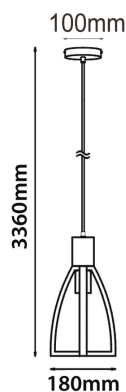

### E27 Iron Wood Pendant Lights

### FEATURES

- Material: iron and wood
- Max.wattage: 72W
- E27 lamp base
- Globe not included
- For indoor use
- 1 year replacement warranty

CODE	DESCRIPTIONS	DIAM	FITTING LENGTH	CABLE LENGTH	WHOLE LENGTH	CARTON QTY
FARO1	1XE27 MATT BLK CONVEX CONE PENDANT	Ø180mm	330mm	3000mm	3360mm	1/1
FARO2	1XE27 MATT WH CONVEX CONE PENDANT	Ø180mm	330mm	3000mm	3360mm	1/1