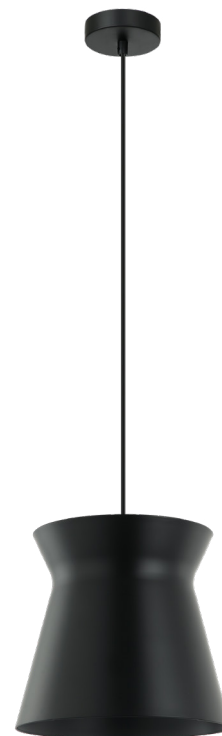

## DIABLO

### Interior Cone Flat Top Pendant Lights

- Input voltage: 220-240V
- Material: iron
- Lamp holder: 1xE27 (Max.72W globe)
- Globe not included
- For indoor use only
- Warranty: 1 year replacement

Part No.	DIABLO1-2
Description	PENDANT ES Cone Flat Top
Material	Iron
Lamp holder	1xE27 (Max.72W)
Product Dimensions	Ø250xH235mm
Suspension	3000mm cable
Canopy size	Ø100x25mm
Box Weight	1.3kg
Box Dimensions	31x31x30cm
Carton QTY	1/1