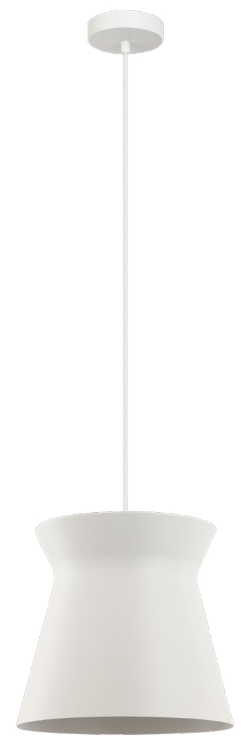

## DIABLO

### Interior Cone Flat Top Pendant Lights

- Input voltage: 220-240V
- Material: iron
- Lamp holder: 1xE27 (Max.72W globe)
- Globe not included
- For indoor use only
- Warranty: 1 year replacement

Part No.	DIABLO1-2
Description	PENDANT ES Cone Flat Top
Material	Iron
Lamp holder	1xE27 (Max.72W)
Product Dimensions	Ø250xH235mm
Suspension	3000mm cable
Canopy size	Ø100x25mm
Box Weight	1.3kg
Box Dimensions	31x31x30cm
Carton QTY	1/1

DIABLO1  
(Black)

DIABLO2  
(White)

\*Must be installed by a licenced electrician (Installation instructions sheet provided in each product box)