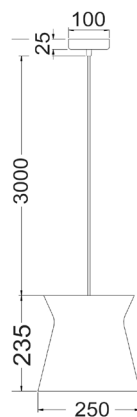

## DIABLO

### Interior Cone Flat Top Pendant Lights

- Input voltage: 220-240V
- Material: iron
- Lamp holder: 1xE27 (Max.72W globe)
- Globe not included
- For indoor use only
- Warranty: 1 year replacement

Part No.	DIABLO1-2
Description	PENDANT ES Cone Flat Top
Material	Iron
Lamp holder	1xE27 (Max.72W)
Product Dimensions	Ø250xH235mm
Suspension	3000mm cable
Canopy size	Ø100x25mm
Box Weight	1.3kg
Box Dimensions	31x31x30cm
Carton QTY	1/1