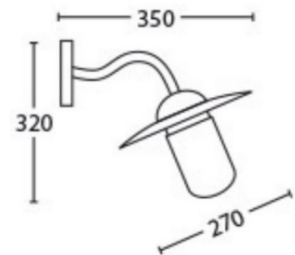

# DEKSEL (Matte Black)

Matte Black Interior Wall / Pendant Lights & Exterior Wall Light

DEKSEL04

DEKSEL05

DEKSEL06

## Product Features:

- Input voltage: 110-265V AC
- Material: aluminium
- Screw: stainless steel
- Lamp holder: E27 (Max.60W)
- Globe not included
- IP rating: DEKSEL04: IP54 & DEKSEL05-06: IP23

<b>IP54</b> Rated	<b>IP23</b> Rated	<b>2YEAR</b> Replacement Warranty
----------------------	----------------------	---

PART NO.	DESCRIPTION	LAMP HOLDER	MAX. WATT	IP	CANOPY (mm)	BACK PLATE (mm)	SUSPENSION (mm)	WEIGHT (kg)	BOX (cm)	CARTON QTY
DEKSEL04	WALL S/M ES Sun Hat MATT BLK CLR Glass Diff	E27	60W	IP54	-	Ø115x25	-	1.5	35x27x26	1/4
DEKSEL05	WALL Int S/M ES DOME MATT BLK (Brass bracket)	E27	60W	IP23	-	200x25	-	1.9	46x32x28	1/4
DEKSEL06	PENDANT ES 60W MATT BLK ANGLED DOME OD 400mm	E27	60W	IP23	Ø135	-	1500mm Chain & cable	3.1	42x42x25	1/4