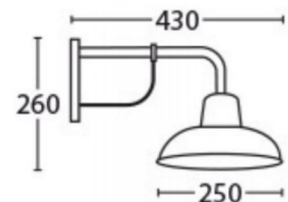

# DEKSEL (Matte Black)

Matte Black Interior Wall / Pendant Lights & Exterior Wall Light

DEKSEL04

DEKSEL05

DEKSEL06

## Product Features:

- Input voltage: 110-265V AC
- Material: aluminium
- Screw: stainless steel
- Lamp holder: E27 (Max.60W)
- Globe not included
- IP rating: DEKSEL04: IP54 & DEKSEL05-06: IP23

<b>IP54</b> Rated	<b>IP23</b> Rated	<b>2YEAR</b> Replacement Warranty
----------------------	----------------------	---

PART NO.	DESCRIPTION	LAMP HOLDER	MAX. WATT	IP	CANOPY (mm)	BACK PLATE (mm)	SUSPENSION (mm)	WEIGHT (kg)	BOX (cm)	CARTON QTY
DEKSEL04	WALL S/M ES Sun Hat MATT BLK CLR Glass Diff	E27	60W	IP54	-	Ø115x25	-	1.5	35x27x26	1/4
DEKSEL05	WALL Int S/M ES DOME MATT BLK (Brass bracket)	E27	60W	IP23	-	200x25	-	1.9	46x32x28	1/4
DEKSEL06	PENDANT ES 60W MATT BLK ANGLED DOME OD 400mm	E27	60W	IP23	Ø135	-	1500mm Chain & cable	3.1	42x42x25	1/4