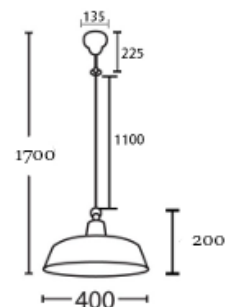

# DEKSEL (Matte Black)

Matte Black Interior Wall / Pendant Lights & Exterior Wall Light

DEKSEL04

DEKSEL05

DEKSEL06

## Product Features:

- Input voltage: 110-265V AC
- Material: aluminium
- Screw: stainless steel
- Lamp holder: E27 (Max.60W)
- Globe not included
- IP rating: DEKSEL04: IP54 & DEKSEL05-06: IP23

<b>IP54</b> Rated	<b>IP23</b> Rated	<b>2YEAR</b> Replacement Warranty
----------------------	----------------------	---

PART NO.	DESCRIPTION	LAMP HOLDER	MAX. WATT	IP	CANOPY (mm)	BACK PLATE (mm)	SUSPENSION (mm)	WEIGHT (kg)	BOX (cm)	CARTON QTY
DEKSEL04	WALL S/M ES Sun Hat MATT BLK CLR Glass Diff	E27	60W	IP54	-	Ø115x25	-	1.5	35x27x26	1/4
DEKSEL05	WALL Int S/M ES DOME MATT BLK (Brass bracket)	E27	60W	IP23	-	200x25	-	1.9	46x32x28	1/4
DEKSEL06	PENDANT ES 60W MATT BLK ANGLED DOME OD 400mm	E27	60W	IP23	Ø135	-	1500mm Chain & cable	3.1	42x42x25	1/4