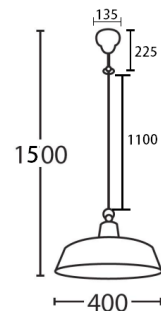

## DEKSEL SERIES

Aged Copper Interior Wall / Pendant Lights & Exterior Wall Light

**DEKSEL01**  
(Exterior Wall Light)

**DEKSEL02**  
(Interior Wall Light/ Brass bracket, base & neck)

**DEKSEL03**  
(Interior Pendant Light/ Brass bracket & base)

### Product Features:

- Input voltage: 110-265V AC
- Shade: Aged oxidised solid copper
- Screw: stainless steel
- Lamp holder: E27 (Max.60W halogen globe)
- Globe not included
- IP rating: DEKSEL01: IP54 & DEKSEL02-03: IP23

<b>IP54</b> Rated	<b>IP23</b> Rated	<b>2YEAR</b> Replacement Warranty
----------------------	----------------------	---

PART NO.	DESCRIPTION	LAMP HOLDER	MAX. WATT	IP	CANOPY (mm)	BACK PLATE (mm)	SUSPENSION (mm)	WEIGHT (kg)	BOX (cm)	CARTON QTY
<b>DEKSEL01</b>	WALL MATT AGED COP CLR Glass IP54	E27	60W	IP54	-	Ø115x25	-	1.5	35x27x26	1/4
<b>DEKSEL02</b>	WALL MATT AGED COP IP23 (Brass Bracket, base & neck)	E27	60W	IP23	-	200x25	-	1.9	46x32x28	1/4
<b>DEKSEL03</b>	PENDANT AGED COP IP23 (Brass bracket & base)	E27	60W	IP23	Ø135	-	1100 Chain & cable	3.1	42x42x25	1/4