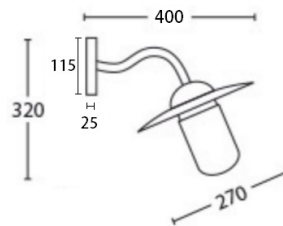

## DEKSEL SERIES

Aged Copper Interior Wall / Pendant Lights & Exterior Wall Light

**DEKSEL01**  
(Exterior Wall Light)

**DEKSEL02**  
(Interior Wall Light/ Brass bracket, base & neck)

**DEKSEL03**  
(Interior Pendant Light/ Brass bracket & base)

### Product Features:

- Input voltage: 110-265V AC
- Shade: Aged oxidised solid copper
- Screw: stainless steel
- Lamp holder: E27 (Max.60W halogen globe)
- Globe not included
- IP rating: DEKSEL01: IP54 & DEKSEL02-03: IP23

<b>IP54</b> Rated	<b>IP23</b> Rated	<b>2YEAR</b> Replacement Warranty
----------------------	----------------------	---

PART NO.	DESCRIPTION	LAMP HOLDER	MAX. WATT	IP	CANOPY (mm)	BACK PLATE (mm)	SUSPENSION (mm)	WEIGHT (kg)	BOX (cm)	CARTON QTY
<b>DEKSEL01</b>	WALL MATT AGED COP CLR Glass IP54	E27	60W	IP54	-	Ø115x25	-	1.5	35x27x26	1/4
<b>DEKSEL02</b>	WALL MATT AGED COP IP23 (Brass Bracket, base & neck)	E27	60W	IP23	-	200x25	-	1.9	46x32x28	1/4
<b>DEKSEL03</b>	PENDANT AGED COP IP23 (Brass bracket & base)	E27	60W	IP23	Ø135	-	1100 Chain & cable	3.1	42x42x25	1/4