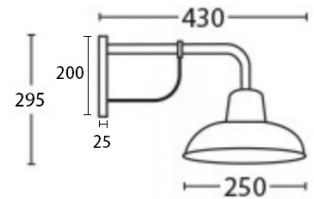

## DEKSEL SERIES

Aged Copper Interior Wall / Pendant Lights & Exterior Wall Light

**DEKSEL01**  
(Exterior Wall Light)

**DEKSEL02**  
(Interior Wall Light/ Brass bracket, base & neck)

**DEKSEL03**  
(Interior Pendant Light/ Brass bracket & base)

### Product Features:

- Input voltage: 110-265V AC
- Shade: Aged oxidised solid copper
- Screw: stainless steel
- Lamp holder: E27 (Max.60W halogen globe)
- Globe not included
- IP rating: DEKSEL01: IP54 & DEKSEL02-03: IP23

<b>IP54</b> Rated	<b>IP23</b> Rated	<b>2YEAR</b> Replacement Warranty
----------------------	----------------------	---

PART NO.	DESCRIPTION	LAMP HOLDER	MAX. WATT	IP	CANOPY (mm)	BACK PLATE (mm)	SUSPENSION (mm)	WEIGHT (kg)	BOX (cm)	CARTON QTY
<b>DEKSEL01</b>	WALL MATT AGED COP CLR Glass IP54	E27	60W	IP54	-	Ø115x25	-	1.5	35x27x26	1/4
<b>DEKSEL02</b>	WALL MATT AGED COP IP23 (Brass Bracket, base & neck)	E27	60W	IP23	-	200x25	-	1.9	46x32x28	1/4
<b>DEKSEL03</b>	PENDANT AGED COP IP23 (Brass bracket & base)	E27	60W	IP23	Ø135	-	1100 Chain & cable	3.1	42x42x25	1/4