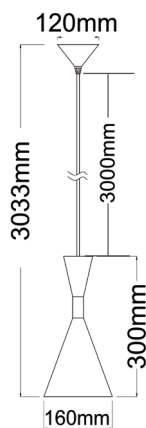

▲ CLASSIC1

▲ CLASSIC2

CLASSIC SERIES

- Material: aluminium
- Max.wattage: 40W
- White internals
- E27 lamp base
- Globe not included
- For indoor use
- 1 year replacement warranty

CODE	DESCRIPTION	DIMENSIONS				
		DIAM (mm)	FITTING L (mm)	CABLE L (mm)	CANOPY OD (mm)	CARTON QTY
CLASSIC1	1XE27 RED CONE SHAPE PENDANT	Ø160	300	3000	Ø120	1/1
CLASSIC2	1XE27 WHITE CONE SHAPE PENDANT	Ø160	300	3000	Ø120	1/1