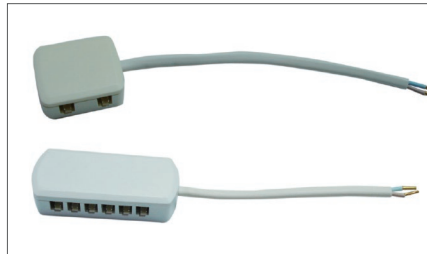

LED UTILITY LIGHT ACCESSORIES

▲ OTTER1

▲ CLAJB4A,6A,12A

▲ CLARGBCONTROLLER

▲ CLAKZQ5

▲ CLAKZQ9A

▲ CLAKZQ9B

CODE	DESCRIPTION	CARTON QTY
OTTER1	DRIVER LED 12V DC C/VOLT 1-12W IP67 WP	1
CLAJB4A	4-WAY JUNCTION BOX FOR SINGLE COLOUR LED UNDER BENCH UTILITY LIGHT	1
CLAJB6A	6-WAY JUNCTION BOX FOR SINGLE COLOUR LED UNDER BENCH UTILITY LIGHT	1
CLAJB12A	12-WAY JUNCTION BOX FOR SINGLE COLOUR LED UNDER BENCH UTILITY LIGHT	1
CLARGBCONTROLLER	RGB CONTROLLER IN LINE WITH 4-WAY JUNCTION BOX	1
CLAKZQ9A	RGB LED RECEIVER & REMOTE CONTROLLER MAX.30W (1 FITTING ONLY)	1
CLAKZQ5	SINGLE COLOUR LED DIMMER & KNOB SWITCH	1
CLAKZQ9B (incl. CLAKZQ9BCABLE)	SINGLE COLOUR LED RECEIVER & REMOTE MAX.15W	1

NOTE: for OTTER1, there is a slight delay between switching on and illumination