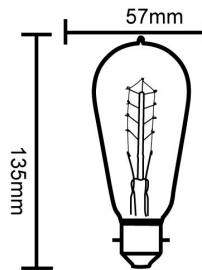

ST57 CARBON FILAMENT GLOBES

- Input voltage: 240V AC 50/60Hz
- Wattage: 25W
- Decorative globe
- Not recommended for fan lights
- Ambient temp: -30 to 100°C
- Suitable for dimming

1,500
HRS

1 YEAR
WARRANTY

DIMMABLE

CODE	DESCRIPTION	TECHNICAL DATA				DIMENSIONS		
		BASE	KELVIN (K)	LUMENS (LM)	WATT (W)	LENGTH (mm)	DIAM (mm)	CARTON QTY
CLACFC25BC	ST57 CARBON FILAMENT BC 2800K	B22	2800	130	25	135	Ø57	1/50
CLACFC25ES	ST57 CARBON FILAMENT ES 2800K	E27	2800	130	25	135	Ø57	1/50