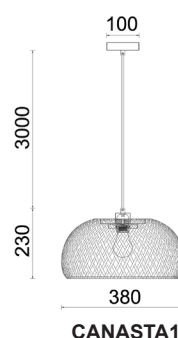

Decor Lighting

CANASTA

NATURAL BAMBOO FINISH PENDANT LIGHTS

- Input voltage: 220-240V
- Material: bamboo
- Lamp holder: 1xE27 (Max.40W)
- Globe not included
- For indoor use only

Part No.	CANASTA1, CANASTA2
Description	Pendant ES 40W Small/ Large Natural Bamboo Finish With White
Material	Bamboo
Lamp holder	1xE27 (Max. 40W)
Product Dimensions	Please see line drawing
Suspension	3000mm white cable
Canopy size	Ø100mm
Box Weight	CANASTA1: 1.1kg CANASTA2: 1.3kg
Box Dimensions	CANASTA1: 40x40x22cm CANASTA2: 47x47x25cm
Carton QTY	1/1

CANASTA1

*Must be installed by a licenced electrician (Installation instructions sheet provided in each product box)