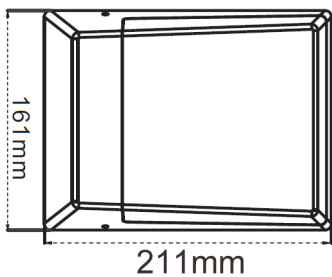

BULK SERIES

LED BULKHEAD / LETTER BOX LIGHTS

- Input voltage: 240V AC 50-60Hz
- Wattage: 12W
- Epistar 2835 LED chips
- Power factor: >0.5
- Surface mounted
- Material: aluminium, die casting & PC
- IK10 impact rating for Vandal resistance
- The number stickers are included in the packaging

30,000
HRS

BEAM
117°

IP
65

IK
10

3 YEAR
WARRANTY

▲ BULK9

▲ BULK10

CODE	DESCRIPTION	TECHNICAL DATA			DIMENSIONS		
		KELVIN (K)	LUMENS (LM)	WATT (W)	LENGTH (mm)	WIDTH (mm)	CARTON QTY
BULK9	12W MATT WH S/M BULKHEAD 3000K	3000	770	12	211	161	1/12
BULK10	12W MATT BLK S/M BULKHEAD 3000K	3000	770	12	211	161	1/12