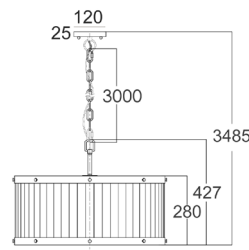

BARRIQUE1
(Medium Oak Wood with satin brass hardware)

*Must be installed by a licenced electrician (Installation instructions sheet provided in each product box)