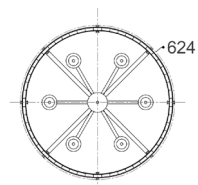

*Must be installed by a licenced electrician (Installation instructions sheet provided in each product box)