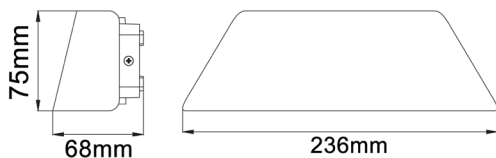

## LED Exterior Wall Lamps

- Exterior LED surface mounted up/down lights
- Input voltage range: 100-240V AC 50/60Hz
- Housing: aluminium
- Diffuser: PC
- LED chips: 8pcs 5050
- Ambient temp: -20 to 50°C
- Not suitable for use with dimmers
- Suitable for 2-way switching
- Suitable for use with PIR or Microwave sensors

 30,000hr Lifetime	 120° Beam Angle	<b>IP65</b> Rated	<b>3YEAR</b> Replacement Warranty
---	---	----------------------	---

PART NO.	DESCRIPTION	KELVIN (K)	LUMENS (LM)	WATT (W)	WEIGHT (kg)	BOX (cm)	CARTON QTY
ATEN1	BLK CURVED LED EXTERIOR WALL LIGHT UP/DOWN	3000	531	9	0.63	26x8.6x8	1/9
ATEN2	WH CURVED LED EXTERIOR WALL LIGHT UP/DOWN	3000	531	9	0.63	26x8.6x8	1/9