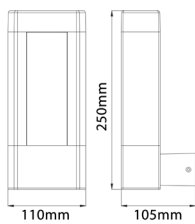

AMUN SERIES

LED Exterior Wall/ Bollard Lights

- Input voltage: 240V AC 50Hz
- Material: double anti-corrosion powder coated high-pressure cast aluminium & anti aging UV protected PC diffuser
- Wattage: 10W & 12.5W
- Epistar LED chips
- Comes with stainless steel screws
- All bollards have diffusers both front & back
- Not suitable for dimming

30,000
HRS

BEAM
120°

IP
54

2 YEAR
WARRANTY

▲ AMUN1

CODE	DESCRIPTION	TECHNICAL DATA			
		KELVIN (K)	LUMENS (LM)	WATT (W)	CARTON QTY
AMUN1	MATT BLK RECT LED EXTERIOR WALL LIGHT 3000K	3000	560	10	1/6
AMUN2	MATT BLK RECT LED EXTERIOR BOLLARD LIGHT SHORT 300mm 3000K	3000	560	10	1/8
AMUN3	MATT BLK RECT LED EXTERIOR BOLLARD LIGHT MED 500mm 3000K	3000	645	12.5	1/4
AMUN4	MATT BLK RECT LED EXTERIOR BOLLARD LIGHT LONG 800mm 3000K	3000	756	12.5	1/4

Brochure updated on 09.02.2017