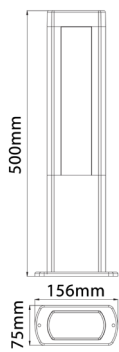

AMUN SERIES

LED Exterior Wall/ Bollard Lights

- Input voltage: 240V AC 50Hz
- Material: double anti-corrosion powder coated high-pressure cast aluminium & anti aging UV protected PC diffuser
- Wattage: 10W & 12.5W
- Epistar LED chips
- Comes with stainless steel screws
- All bollards have diffusers both front & back
- Not suitable for dimming

30,000
HRS

BEAM
120°

IP
54

2 YEAR
WARRANTY

▲ AMUN3

CODE	DESCRIPTION	TECHNICAL DATA			
		KELVIN (K)	LUMENS (LM)	WATT (W)	CARTON QTY
AMUN1	MATT BLK RECT LED EXTERIOR WALL LIGHT 3000K	3000	560	10	1/6
AMUN2	MATT BLK RECT LED EXTERIOR BOLLARD LIGHT SHORT 300mm 3000K	3000	560	10	1/8
AMUN3	MATT BLK RECT LED EXTERIOR BOLLARD LIGHT MED 500mm 3000K	3000	645	12.5	1/4
AMUN4	MATT BLK RECT LED EXTERIOR BOLLARD LIGHT LONG 800mm 3000K	3000	756	12.5	1/4

Brochure updated on 09.02.2017