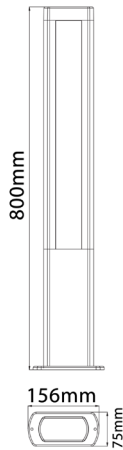

AMUN SERIES

LED Exterior Wall/ Bollard Lights

- Input voltage: 240V AC 50Hz
- Material: double anti-corrosion powder coated high-pressure cast aluminium & anti aging UV protected PC diffuser
- Wattage: 10W & 12.5W
- Epistar LED chips
- Comes with stainless steel screws
- All bollards have diffusers both front & back
- Not suitable for dimming

30,000
HRS

BEAM
120°

IP
54

2 YEAR
WARRANTY

▲ AMUN4

CODE	DESCRIPTION	TECHNICAL DATA			
		KELVIN (K)	LUMENS (LM)	WATT (W)	CARTON QTY
AMUN1	MATT BLK RECT LED EXTERIOR WALL LIGHT 3000K	3000	560	10	1/6
AMUN2	MATT BLK RECT LED EXTERIOR BOLLARD LIGHT SHORT 300mm 3000K	3000	560	10	1/8
AMUN3	MATT BLK RECT LED EXTERIOR BOLLARD LIGHT MED 500mm 3000K	3000	645	12.5	1/4
AMUN4	MATT BLK RECT LED EXTERIOR BOLLARD LIGHT LONG 800mm 3000K	3000	756	12.5	1/4

Brochure updated on 09.02.2017