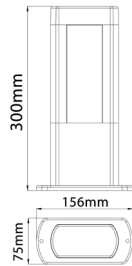

AMUN SERIES

LED Exterior Wall/ Bollard Lights

- Input voltage: 240V AC 50Hz
- Material: double anti-corrosion powder coated high-pressure cast aluminium & anti aging UV protected PC diffuser
- Wattage: 10W & 12.5W
- Epistar LED chips
- Comes with stainless steel screws
- All bollards have diffusers both front & back
- Not suitable for dimming

30,000
HRS

BEAM
120°

IP
54

2 YEAR
WARRANTY

▲ AMUN2

CODE	DESCRIPTION	TECHNICAL DATA			
		KELVIN (K)	LUMENS (LM)	WATT (W)	CARTON QTY
AMUN1	MATT BLK RECT LED EXTERIOR WALL LIGHT 3000K	3000	560	10	1/6
AMUN2	MATT BLK RECT LED EXTERIOR BOLLARD LIGHT SHORT 300mm 3000K	3000	560	10	1/8
AMUN3	MATT BLK RECT LED EXTERIOR BOLLARD LIGHT MED 500mm 3000K	3000	645	12.5	1/4
AMUN4	MATT BLK RECT LED EXTERIOR BOLLARD LIGHT LONG 800mm 3000K	3000	756	12.5	1/4

Brochure updated on 09.02.2017