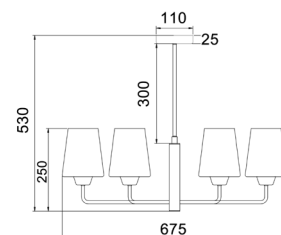

ABBHEY SERIES

Interior Pendant Lights

Product Features:

- Input voltage: 220-240V
- Material: iron & opal glass
- Lamp holder: 6xE27 (Max.72W halogen globe)
- Globe not included
- For indoor use only

ABBHEY1
(Matt Black)

ABBHEY2
(Matt Gold)

Part No.	ABBHEY1 & ABBHEY2
Description	Pendant ES X 6 72W Matt Black / Matt gold
Material	Iron & opal glass
Lamp holder	6xE27 (Max.72W HAL)
Suspension	300mm rod
Canopy size	Ø110x25mm
Weight	5.2kg
Box	61x53x26cm
Carton QTY	1/1