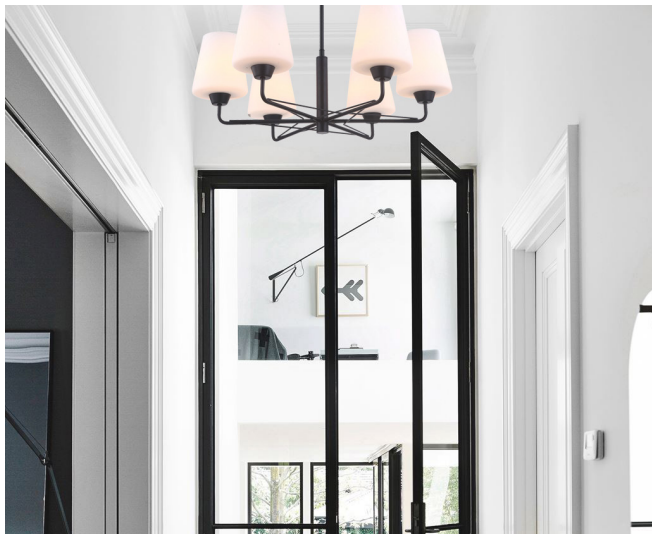

ABBHEY SERIES

Interior Pendant Lights

Product Features:

- Input voltage: 220-240V
- Material: iron & opal glass
- Lamp holder: 6xE27 (Max.72W halogen globe)
- Globe not included
- For indoor use only

ABBHEY1
(Matt Black)

ABBHEY2
(Matt Gold)

Part No.	ABBHEY1 & ABBHEY2
Description	Pendant ES X 6 72W Matt Black / Matt gold
Material	Iron & opal glass
Lamp holder	6xE27 (Max.72W HAL)
Suspension	300mm rod
Canopy size	Ø110x25mm
Weight	5.2kg
Box	61x53x26cm
Carton QTY	1/1