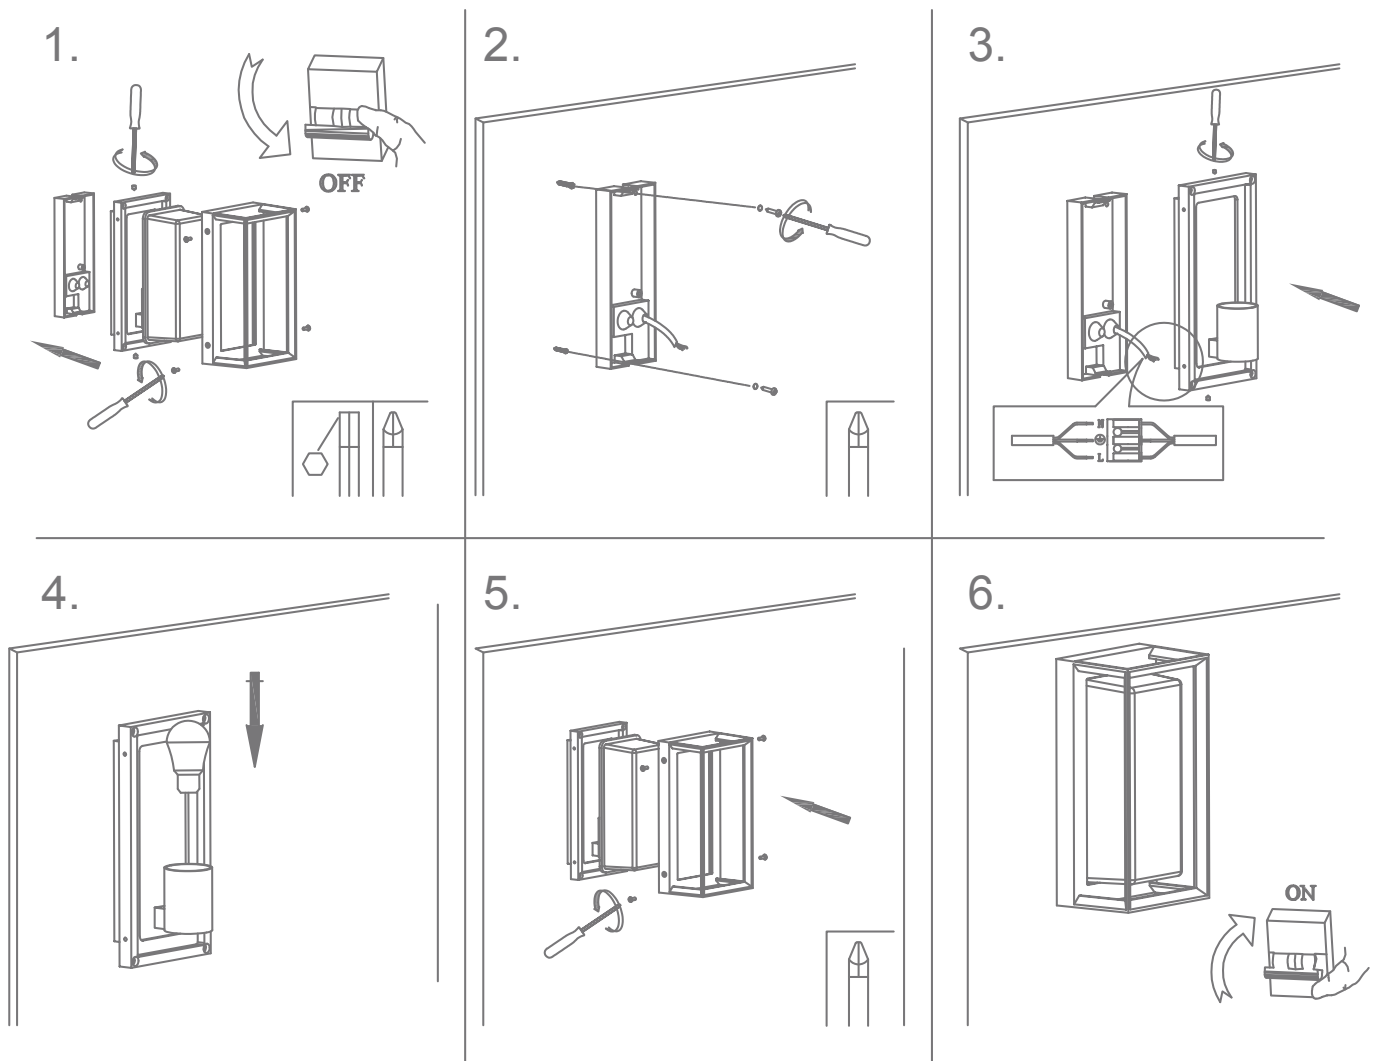

CLARO

Variants

Blk	Dgr	Item No.	Lamp Base
19890	19891	CLARO	E27

Thank you for purchasing your new CLARO Wall Light, Please take the time to read and understand the instruction sheet below. Failure to do so may void warranty.

Specifications

Voltage:	Power:	IP Rating:	Lamp:
240V AC	25W LED	65	E27

Requires: 1xE27 Globe (Not included)

Note: -The lamp must be installed by professional electrician
-Ensure the power supply is switched off before fitting this product