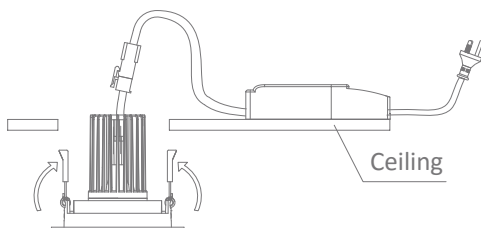

### Specifications

|            |      |              |   |                 |            |
|------------|------|--------------|---|-----------------|------------|
| Voltage:   | 240V | Lumen (±5%): | Extra Warm White 2700K - 656lm<br>Warm White 3000K - 662lm<br>Neutral White 4000K - 717lm<br>White 5000K - 757lm<br>Extra White 5700K - 772lm | Dimmable:       | Yes        |
| Power:     | 9    | Beam Angle:  | 15°/24°/36°/60°   | Operating Temp: | -10 - 25°C |
| IP Rating: | IP44 | CCT:         | 2700K - 3000K - 4000K - 5000K - 5700K<br>(Switchable)   |                 |            |
| CRI:       | ≥80  | Lifespan:    | 50,000hrs   |                 |            |

1. Push the module into the fitting

2. Connect the Driver

3. Straighten the springs into the ceiling

4.

Minimum clearance distances to flammable building elements.

**Note:**

- The LED driver is NOT suitable for covering with insulation material.
- Warning-Risk of overheating or fire if the clearance distances are compromised.
- If the external flexible cable is damaged, it needs to be replaced by the manufacturer or his service agent.
- The light source of this luminaire is not replaceable; at the end of life the whole luminaire should be replaced.