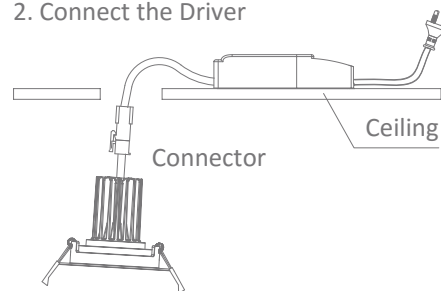

1. Push the module into the fitting

2. Connect the Driver

3. Straighten the springs into the ceiling

4.

Minimum clearance distances to flammable building elements.

**Note:**

- The LED driver is NOT suitable for covering with insulation material.
- Warning-Risk of overheating or fire if the clearance distances are compromised.
- If the external flexible cable is damaged, it needs to be replaced by the manufacturer or his service agent.
- The light source of this luminaire is not replaceable; at the end of life the whole luminaire should be replaced.