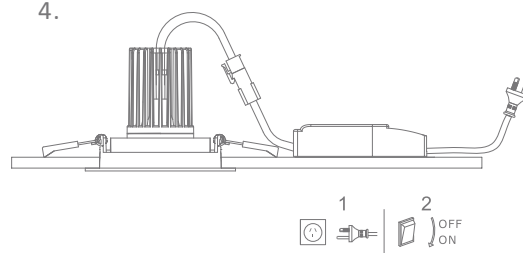

1. Push the module into the fitting

2. Connect the Driver

3. Straighten the springs into the ceiling

4.

Minimum clearance distances to flammable building elements.

**Note:**

- The LED driver is NOT suitable for covering with insulation material.
- Warning-Risk of overheating or fire if the clearance distances are compromised.
- If the external flexible cable is damaged, it needs to be replaced by the manufacturer or his service agent.
- The light source of this luminaire is not replaceable; at the end of life the whole luminaire should be replaced.