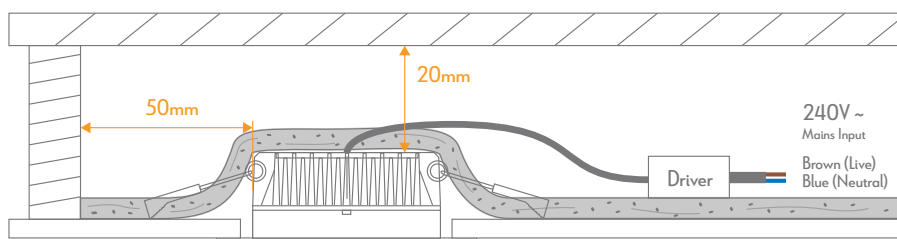

### Specifications

|            |      |              |   |                 |            |
|------------|------|--------------|---|-----------------|------------|
| Voltage:   | 240V | Lumen (±5%): | Extra Warm White 2700K - 656lm<br>Warm White 3000K - 662lm<br>Neutral White 4000K - 717lm<br>White 5000K - 757lm<br>Extra White 5700K - 772lm | Dimmable:       | Yes        |
| Power:     | 9    | Beam Angle:  | 15°/24°/36°/60°   | Operating Temp: | -10 - 25°C |
| IP Rating: | IP44 | CCT:         | 2700K - 3000K - 4000K - 5000K - 5700K<br>(Switchable)   |                 |            |
| CRI:       | ≥80  | Lifespan:    | 50,000hrs   |                 |            |

1. Push the module into the fitting

2. Connect the Driver

3. Straighten the springs into the ceiling

4.

Minimum clearance distances to flammable building elements.

**Note:**

- The LED driver is NOT suitable for covering with insulation material.
- Warning-Risk of overheating or fire if the clearance distances are compromised.
- If the external flexible cable is damaged, it needs to be replaced by the manufacturer or his service agent.
- The light source of this luminaire is not replaceable; at the end of life the whole luminaire should be replaced.