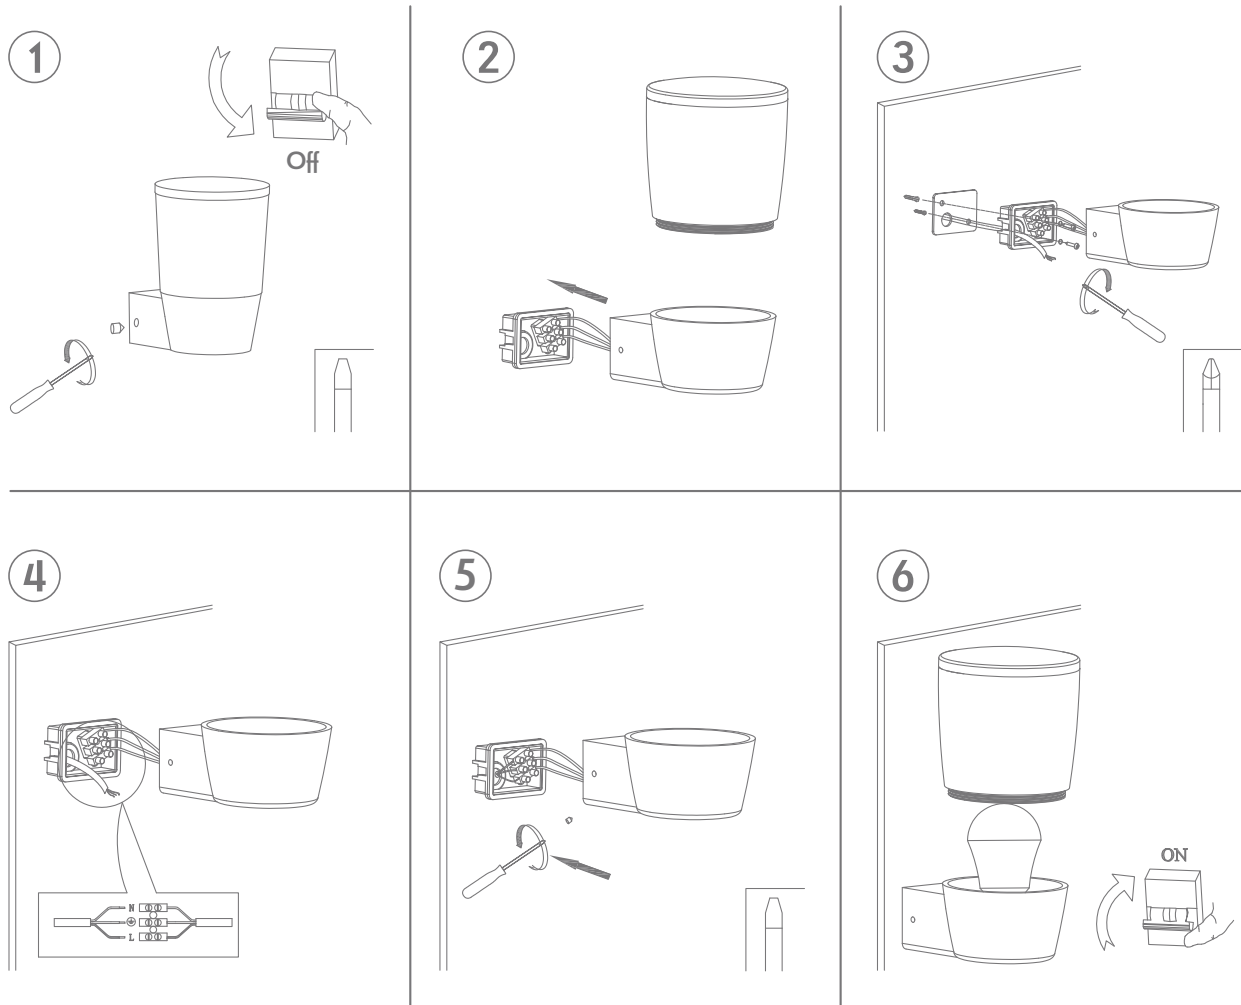

CASA

Date: 07/2021

Variants			Item No.	Lamp Base
Blk	Dgr	Wht		
10713	10717	10716	CASA	E27

Thank you for purchasing your new Casa Wall Light, Please take the time to read and understand the instruction sheet below. Failure to do so may void warranty.

Specifications

Voltage:	240V	Power:	35W Max	IP Rating:	54
----------	------	--------	---------	------------	----

Requires: E27 Lamp (not included)

Note: -The lamp must be installed by professional electrician
-Ensure the power supply is switched off before fitting this product