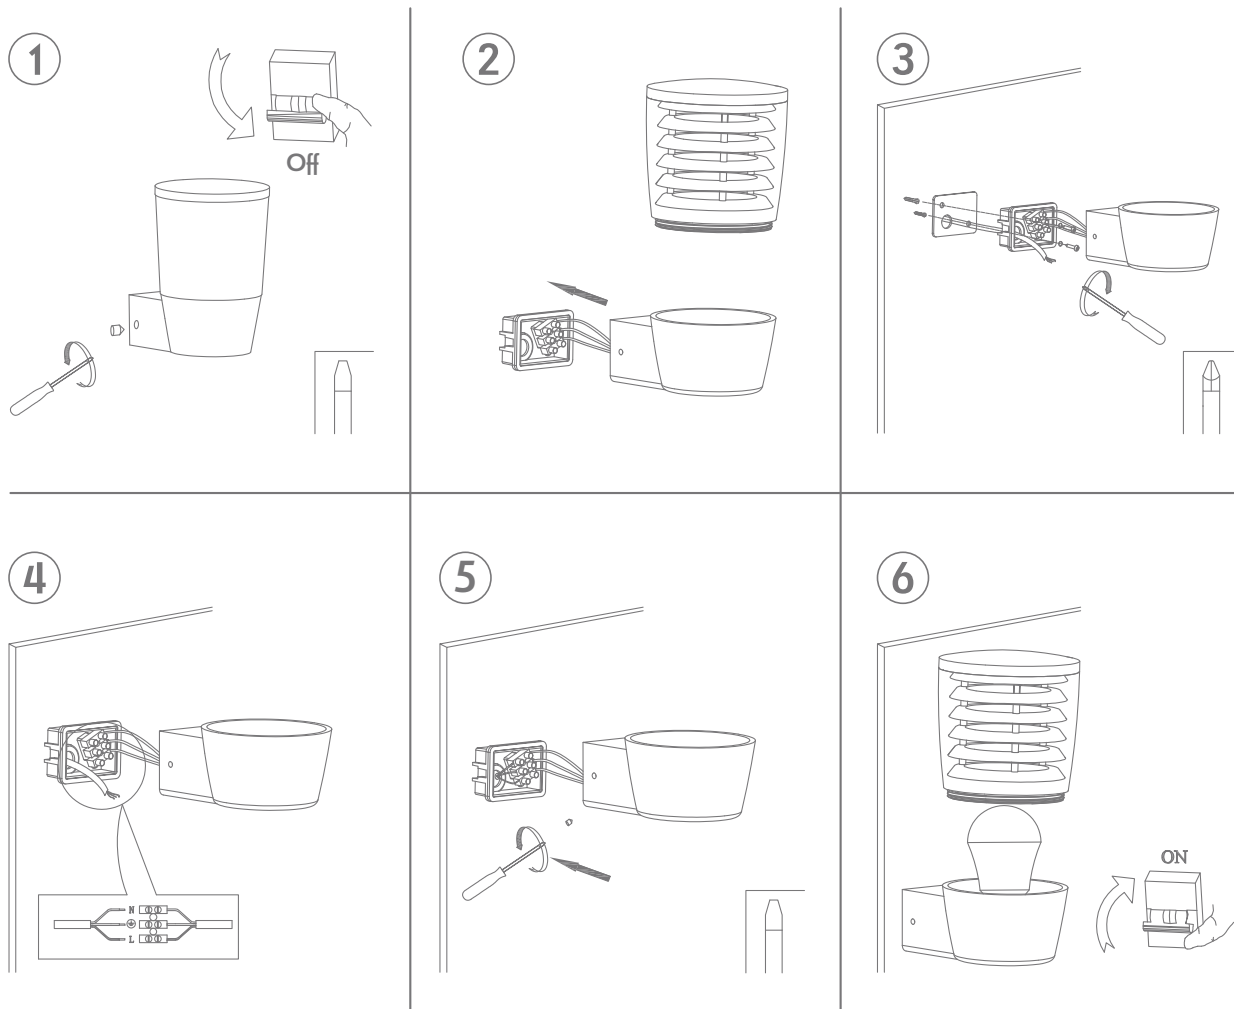

CASA-LOUVRE

Variants			Item No.	Lamp Base
Blk	Dgr	Wht		
10747	10751	10750	CASA-LVR	E27

Thank you for purchasing your new Casa Wall Light, Please take the time to read and understand the instruction sheet below. Failure to do so may void warranty.

Specifications

Voltage:	240V	Power:	25W LED Max	IP Rating:	54
----------	------	--------	-------------	------------	----

Requires: E27 Lamp (not included)

Note: -The lamp must be installed by professional electrician
-Ensure the power supply is switched off before fitting this product