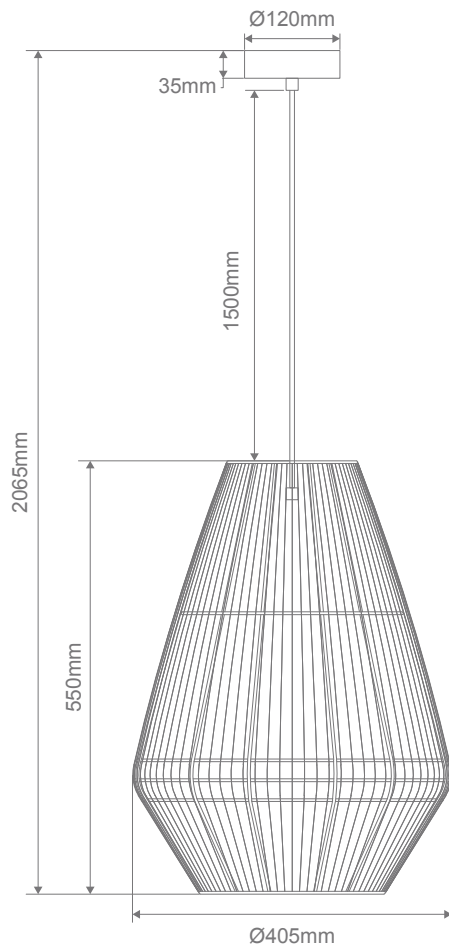

Carter PDT Paper Rope Large Pendant

Description

CARTER lamp Series combines black metalware with a modern thin paper rope shade design, which offers an attractive addition to modern natural interior design style décors. Ideal as a feature lamp in living rooms and bedrooms, as well as attractive pendants for breakfast bars, or cluster pendants. Featuring Matt Black metalware, black cable with a choice of Black or Natural colour shade options. Part of a family of matching floor lamp, table lamp, desk lamp, as well as small, medium and large hanging pendants.

Specification Features

Input Voltage: 240V
 Power (W): 25W Max
 Lamp Base: E27
 IP rating (IP): IP20

Diagrams / Additional

Item No.	Variant		Lamp Base
	Blk	Ntr	
CARTER-PDT-LGE	23144	23145	E27