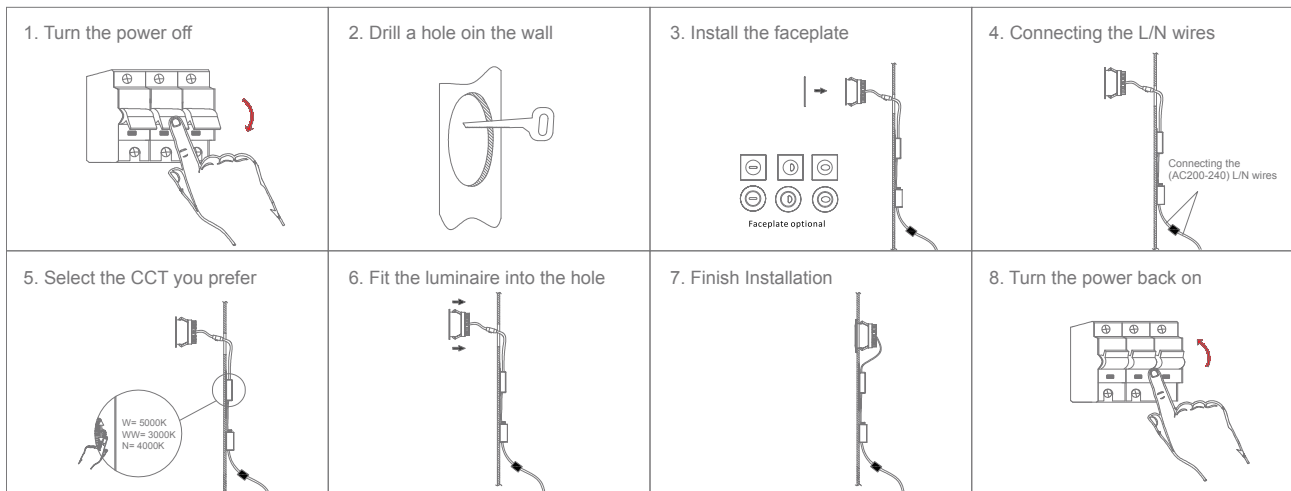

CAMINO Series

Variants		Item No.	Variants		Item No.	Colour Temp
240V	12V		Blk	Wht		
Blk	Wht		Blk	Wht		TRIO
21747	21748	CAMINO-240V-RND-ASY	21766	21768	CAMINO-12V-RND-ASY	
21741	21742	CAMINO-240V-RND-SLOT	21749	21780	CAMINO-12V-RND-SLOT	
21745	21746	CAMINO-240V-SQR-ASY	21761	21762	CAMINO-12V-SQR-ASY	
21743	21744	CAMINO-240V-SQR-SLOT	21781	21782	CAMINO-12V-SQR-SLOT	

Thank you for purchasing your new Camino Steplight, Please take the time to read and understand the instruction sheet below. Failure to do so may void warranty.

Specifications

Voltage:	240V - 12V	Lumen (±5%):	Warm White 3000K - 62lm Neutral White 4000K - 73lm White 5000K - 66lm	Operating Temp:	-10° - 40°C
Power:	3W	CCT:	3000K - 4000K - 5000K	CRI:	≥90
IP Rating:	54	Lifespan:	50,000hrs	Dimmable:	Yes

Note: -The lamp must be installed by professional electrician
-Ensure the power supply is switched off before fitting this product

-Do not touch the lamp when in use
-Keep away from hot steam and corrosive gas