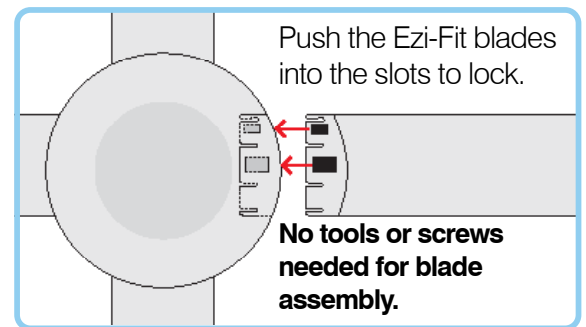

3000K > 4200K > 6000K

VECTOR 56" DC CEILING FAN WITH LED CCT LIGHT

TECHNICAL SPECIFICATIONS

Size	56 inch (1420mm)
Motor Type	DC (Direct Current)
Operating Voltage	220-240V AC / 50Hz
Motor Wattage	40W
Construction	ABS body and canopy
Blade Material	Moulded ABS (x4)
Ceiling install	Hangsure
Blade Pitch	14 degree (effective)
Ceiling Rake	10 degree max
Control	6 Speed Remote controller included 6 Speed Wall controller (sold separately)
Light Wattage:	18W
Colour Temperature:	3000K / 4200K / 6000K
Lumens:	1400lm
Dimmable:	Yes
Other models available	22687/05, 22687/06: 48-inch without light 22693/05, 22693/06: 48-inch with light 22689/05, 22689/06: 52-inch without light 22695/05, 22695/06: 52-inch with light 22691/05, 22691/06: 56-inch without light
Warranty	3 year in-home plus 3 year replacement (6-Year) <i>*Limited warranty for wall controller, remote controller and light. Refer to warranty card inside the box for more details.</i>
Standards:	AS/NZS 60335-1 AS/NZS 60335-2-80 AS/NZS 60598-1 AS/NZS 60598-2-1
Patent:	2018201157 (pending)
Air Movement:	16,200m ³ /hr MAX

INSTALLATION

Must be installed by a licensed electrician

ACCESSORIES (sold separately)

Extension Rod with loom kits, 900mm x Ø21mm:	100550/05 white, 100550/06 black
Extension Rod with loom kits, 1800mm x Ø21mm:	21912/05 white 180cm 21912/06 matt black 180cm
Wall Controller:	DCWALLCONTROL
Smart Receiver:	VECTORDCSMART