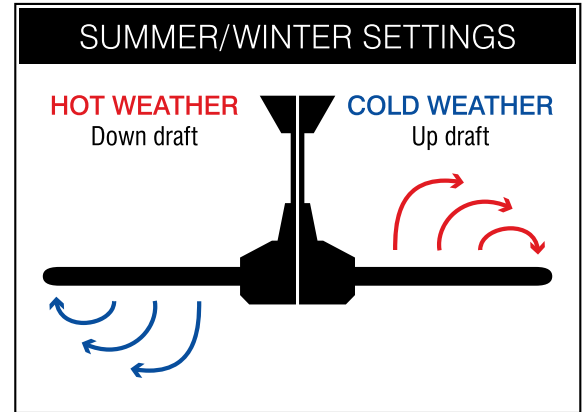

VECTOR 56" DC CEILING FAN WITH LED CCT LIGHT

TECHNICAL SPECIFICATIONS

Size	56 inch (1420mm)
Motor Type	DC (Direct Current)
Operating Voltage	220-240V AC / 50Hz
Motor Wattage	40W
Construction	ABS body and canopy
Blade Material	Moulded ABS (x4)
Ceiling install	Hangsure
Blade Pitch	14 degree (effective)
Ceiling Rake	10 degree max
Control	6 Speed Remote controller included 6 Speed Wall controller (sold separately)
Light Wattage:	18W
Colour Temperature:	3000K / 4200K / 6000K
Lumens:	1400lm
Dimmable:	Yes
Other models available	22687/05, 22687/06: 48-inch without light 22693/05, 22693/06: 48-inch with light 22689/05, 22689/06: 52-inch without light 22695/05, 22695/06: 52-inch with light 22691/05, 22691/06: 56-inch without light
Warranty	3 year in-home plus 3 year replacement (6-Year) <i>*Limited warranty for wall controller, remote controller and light. Refer to warranty card inside the box for more details.</i>
Standards:	AS/NZS 60335-1 AS/NZS 60335-2-80 AS/NZS 60598-1 AS/NZS 60598-2-1
Patent:	2018201157 (pending)
Air Movement:	16,200m³/hr MAX

INSTALLATION

Must be installed by a licensed electrician