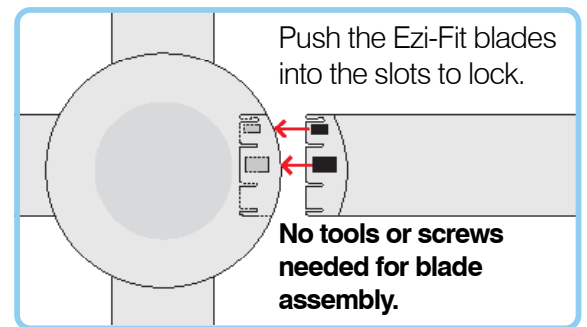

VECTOR 52" DC CEILING FAN WITH LED CCT LIGHT

TECHNICAL SPECIFICATIONS

Size	52 inch (1320mm)
Motor Type	DC (Direct Current)
Operating Voltage	220-240V AC / 50Hz
Motor Wattage	40W
Construction	ABS body and canopy
Blade Material	Moulded ABS (x4)
Ceiling install	Hangsure
Blade Pitch	14 degree (effective)
Ceiling Rake	10 degree max
Control	6 Speed Remote controller included 6 Speed Wall controller (sold separately)
Light Wattage:	18W
Colour Temperature:	3000K / 4200K / 6000K
Lumens:	1400lm
Dimmable:	Yes
Other models available	22687/05, 22687/06: 48-inch without light 22693/05, 22693/06: 48-inch with light 22689/05, 22689/06: 52-inch without light 22691/05, 22691/06: 56-inch without light 22697/05, 22697/06: 56-inch with light
Warranty	3 year in-home plus 3 year replacement (6-Year) <i>*Limited warranty for wall controller, remote controller and light. Refer to warranty card inside the box for more details.</i>
Standards:	AS/NZS 60335-1 AS/NZS 60335-2-80 AS/NZS 60598-1 AS/NZS 60598-2-1
Patent:	2018201157 (pending)
Air Movement:	14,200m³/hr MAX

ACCESSORIES (sold separately)

Extension Rod with loom kits, 900mm x Ø21mm:	100550/05 white, 100550/06 black
Extension Rod with loom kits, 1800mm x Ø21mm:	21912/05 white 180cm 21912/06 matt black 180cm
Wall Controller:	DCWALLCONTROL
Smart Receiver:	VECTORDCSMART

INSTALLATION

Must be installed by a licensed electrician

	MODEL	COLOUR	DESCRIPTION	BOX SIZE	GROSS WEIGHT	BOX QTY	BARCODE/TUN
RETAIL BOX	22695/05	Pure White	Vector 52 DC Ceiling Fan with Light	W592 x H330 x D290 mm	7.0 kg	1 pc	9 312641 226956 >
RETAIL BOX	22695/06	Matt Black	Vector 52 DC Ceiling Fan with Light	W592 x H330 x D290 mm	7.0 kg	1 pc	9 312641 226963 >