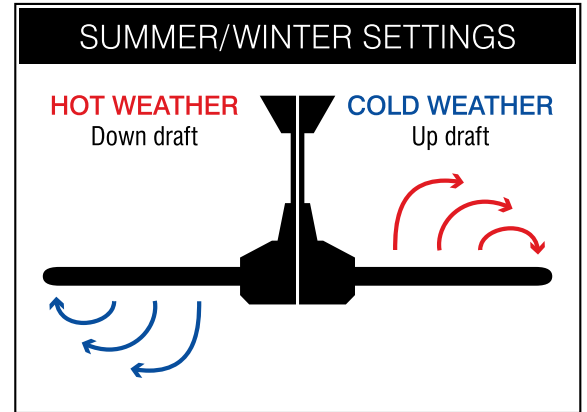

VECTOR 52" DC CEILING FAN WITH LED CCT LIGHT

TECHNICAL SPECIFICATIONS

Size	52 inch (1320mm)
Motor Type	DC (Direct Current)
Operating Voltage	220-240V AC / 50Hz
Motor Wattage	40W
Construction	ABS body and canopy
Blade Material	Moulded ABS (x4)
Ceiling install	Hangsure
Blade Pitch	14 degree (effective)
Ceiling Rake	10 degree max
Control	6 Speed Remote controller included 6 Speed Wall controller (sold separately)
Light Wattage:	18W
Colour Temperature:	3000K / 4200K / 6000K
Lumens:	1400lm
Dimmable:	Yes
Other models available	22687/05, 22687/06: 48-inch without light 22693/05, 22693/06: 48-inch with light 22689/05, 22689/06: 52-inch without light 22691/05, 22691/06: 56-inch without light 22697/05, 22697/06: 56-inch with light
Warranty	3 year in-home plus 3 year replacement (6-Year) <i>*Limited warranty for wall controller, remote controller and light. Refer to warranty card inside the box for more details.</i>
Standards:	AS/NZS 60335-1 AS/NZS 60335-2-80 AS/NZS 60598-1 AS/NZS 60598-2-1
Patent:	2018201157 (pending)
Air Movement:	14,200m³/hr MAX

ACCESSORIES (sold separately)

Extension Rod with loom kits, 900mm x Ø21mm:	100550/05 white, 100550/06 black
Extension Rod with loom kits, 1800mm x Ø21mm:	21912/05 white 180cm 21912/06 matt black 180cm
Wall Controller:	DCWALLCONTROL
Smart Receiver:	VECTORDCSMART

INSTALLATION

Must be installed by a licensed electrician

	MODEL	COLOUR	DESCRIPTION	BOX SIZE	GROSS WEIGHT	BOX QTY	BARCODE/TUN
RETAIL BOX	22695/05	Pure White	Vector 52 DC Ceiling Fan with Light	W592 x H330 x D290 mm	7.0 kg	1 pc	9 312641 226956 >
RETAIL BOX	22695/06	Matt Black	Vector 52 DC Ceiling Fan with Light	W592 x H330 x D290 mm	7.0 kg	1 pc	9 312641 226963 >