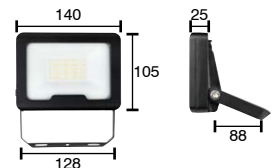

- Quick and easy Do-It-Yourself installation.
- High light output and energy efficient LED technology.
- Slimline design and clear tempered safety glass lens.
- Made from robust diecast aluminium housing with black powdercoated finish.
- Projects a broad beam of light.
- Light up the right area using the adjustable arm
- Supplied with 3-pin plug and 1.2m lead.
- Available in range of watts: 20W, 50W and the highly luminous 100W LED

APPLICATIONS

- Light up driveways, gardens, outdoor entertaining or large areas.
- Suitable for residential and commercial applications

RAWSON CCT SLIM FLOODLIGHT

TECHNICAL SPECIFICATIONS

Operating voltage:	220-240V / 50Hz
Class:	Class I (1)
Wattage:	21908: 20W 21909: 50W 21910: 100W
Lumens:	21908: 2000lm max. 21909: 5000lm max. 21910: 10000lm max.
Colour Temperature:	3000°K (Warm white) 4000°K (Cool white) 6500°K (Daylight)
Beam angle:	110 degrees
Dimmable:	No
Plug and cord:	3-pin SAA approved, 1.2m length
Construction:	Powdercoated diecast aluminium (casing) Tempered glass (lens)
Ingress protection:	IP65 rated
Impact protection:	IK08 rated
Warranty:	3 year replacement

INSTALLATION

Do-It-Yourself

21908: 20W

21909: 50W

21910: 100W

	MODEL	COLOUR	DESCRIPTION	BOX SIZE	GROSS WEIGHT	BOX QTY	BARCODE
RETAIL BOX	21908/06	Black	Rawson 20W CCT Slim Floodlight	W170 x H180 x D55 mm	0.65 kg	1pc	9 312641 219088 >
INNER CTN	21908/06	Black	Rawson 20W CCT Slim Floodlight	W340 x H240 x D65 mm	5.40 kg	8pc	19312641219085
OUTER CTN	21908/06	Black	Rawson 20W CCT Slim Floodlight	W485 x H360 x D196 mm	11.0kg	16pc	29312641219082
RETAIL BOX	21909/06	Black	Rawson 50W CCT Slim Floodlight	W222x H206 x D55 mm	1.20 kg	1pc	9 312641 219095 >
OUTER CTN	21909/06	Black	Rawson 50W CCT Slim Floodlight	W460 x H260 x D225mm	10.0 kg	8pc	19312641219092
RETAIL BOX	21910/06	Black	Rawson 100W CCT Slim Floodlight	W305 x H250 x D61 mm	2.50 kg	1pc	9 312641 219101 >
OUTER CTN	21910/06	Black	Rawson 100W CCT Slim Floodlight	W315 x H275 x D265 mm	13.0 kg	5pc	19312641219108