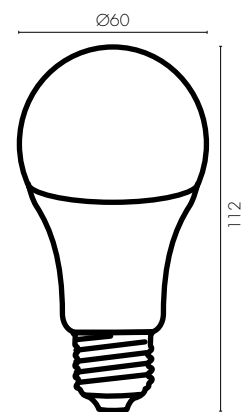

SMART WiFi A60 CCT BIORHYTHM GLOBES

TECHNICAL SPECIFICATIONS

Operating voltage:	220-240V / 50Hz
Wattage:	9W
Lumens:	800 Lumens Max
Light adjustable:	Biorhythm to simulate daylight from sunrise to sunset Tune colour temperature within 2700K and 6000K
Beam angle:	220 degrees
Colour rendering index:	> 83
Dimmable:	Yes, via app
Construction:	Polycarbonate, frosted acrylic
Operating temperature:	+5°C to 40°C
WiFi Info:	IEEE802.11b/g/n, 2.4GHz Mac Encryption; WEP/WAPI/TKIP/AES
Device Requirements:	iOS 8.0 or higher, Android 4.1 or higher
Standards:	

INSTALLATION

Do-it-Yourself installation

	MODEL	BASE	DESCRIPTION	BOX SIZE	GROSS WEIGHT	BOX QTY	BARCODE/TUN
RETAIL BOX	21956	E27		W62 x H125 x D62 mm	0.06 kg	1 pc	 9 312641 219569 >
INNER CTN	21956	E27	Smart Wifi A60 CCT LED Biorhythm Globe E27		0.50 kg	6 pc	 19312641219566
OUTER CTN	21956	E27			5.40 kg	60 pc	 29312641219563