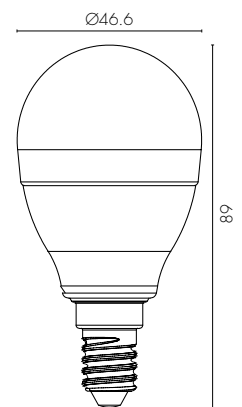

SMART WiFi G45 BIORHYTHM GLOBES

TECHNICAL SPECIFICATIONS

Operating voltage:	220-240V / 50Hz
Wattage:	4.5W
Lumens:	350 Lumens Max
Light adjustable:	Biorhythm to simulate daylight from sunrise to sunset Millions of colours and tune colour temperature within 2700K and 6500K
Beam angle:	220 degrees
Colour rendering index:	> 80
Dimmable:	Yes, via app
Construction:	Polycarbonate, frosted acrylic, aluminium
Operating temperature:	+5°C to 30°C
WiFi Info:	IEEE802.11b/g/n, 2.4GHz Mac Encryption; WEP/WAPI/TKIP/AES
Device Requirements:	iOS 8.0 or higher, Android 4.1 or higher
Standards:	

INSTALLATION

Do-it-Yourself installation

	MODEL	BASE	DESCRIPTION	BOX SIZE	GROSS WEIGHT	BOX QTY	BARCODE/TUN
RETAIL BOX	21893	E14		W45 x H105 x D45 mm	0.04 kg	1 pc	 9 312641 218937 >
INNER CTN	21893	E14	Smart Wifi G45 RGB+CCT LED Biorhythm Globe		0.35 kg	6 pc	 19312641218934
OUTER CTN	21893	E14			4.00 kg	60 pc	 29312641218931