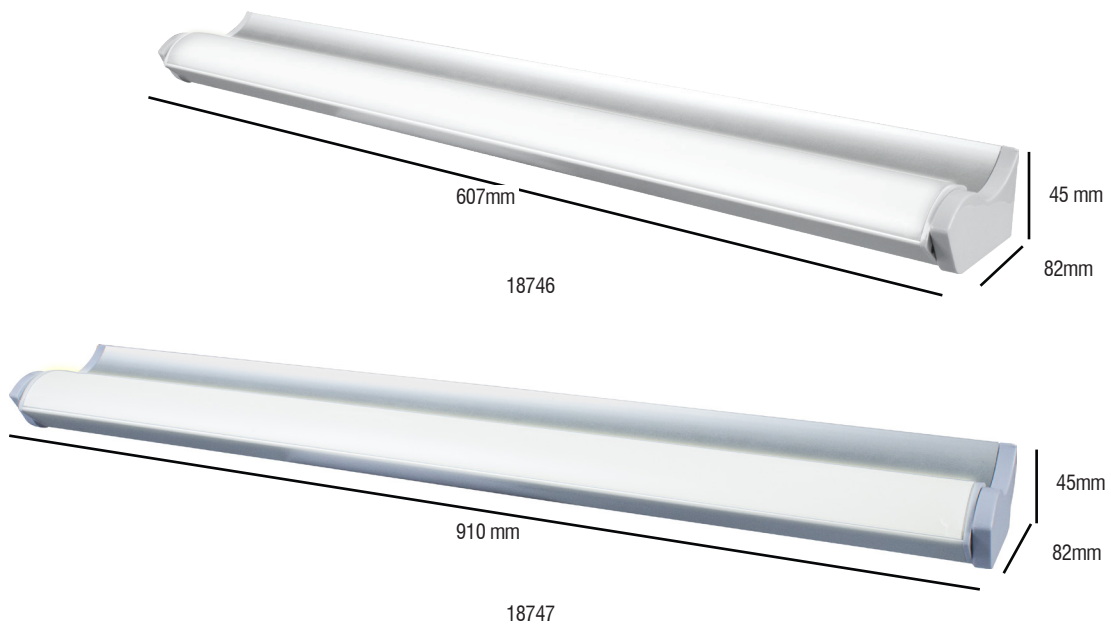

18746

18747

The Greta-II is classic looking vanity light with a smart silver finish and slimline shape which forms a discreet design that will suit many rooms. A 4200K neutral white light source that sits behind an acrylic diffuser producing a bright, soft illumination. A popular and practical choice for bathrooms and laundries.

- Bright white light 4200K colour temperature.
- Polycarbonate diffuser to minimise shadows and glare, whilst providing ample light.
- IP20 rated for indoor use.
- Made from durable aluminium, with acrylic diffuser.
- Features an attractive silver finish.
- Available in two sizes.....
- 3-year replacement warranty

APPLICATIONS

- For use in bathrooms, kitchens, laundries and powderrooms

18746

18747

GRETA-II LED VANITY LIGHT

TECHNICAL SPECIFICATIONS

Operating Voltage:	240V / 50Hz
Class:	Class I (1)
Light Wattage:	18746: 12W 18747: 18W
Light Lumens:	18746: 800lm max 18747: 1200lm max
Colour Temperature:	4200K
Ingress protection:	IP20 rated (indoor only)
Construction:	Aluminium, and acrylic components
Warranty	3 year replacement

INSTALLATION

Must be installed by a licensed electrician

	MODEL	COLOUR	DESCRIPTION	BOX SIZE	GROSS WEIGHT	BOX QTY	BARCODE/TUN
RETAIL BOX	18746/11	Silver	Greta-II LED Vanity Light	W615 x H90 x D55 mm	0.62 kg	1 pc	 9 312641 187462 >
OUTER BOX	18746/11	Silver	Greta-II LED Vanity Light	W220 x H280 x D625 mm		12pc	 19312641187469
RETAIL BOX	18747/11	Silver	Greta-II LED Vanity Light	W915 x H90 x D55 mm	0.94 kg	1 pc	 9 312641 187479 >
OUTER BOX	18747/11	Silver	Greta-II LED Vanity Light	W220 x H280 x D925 mm		12 pc	 19312641187476