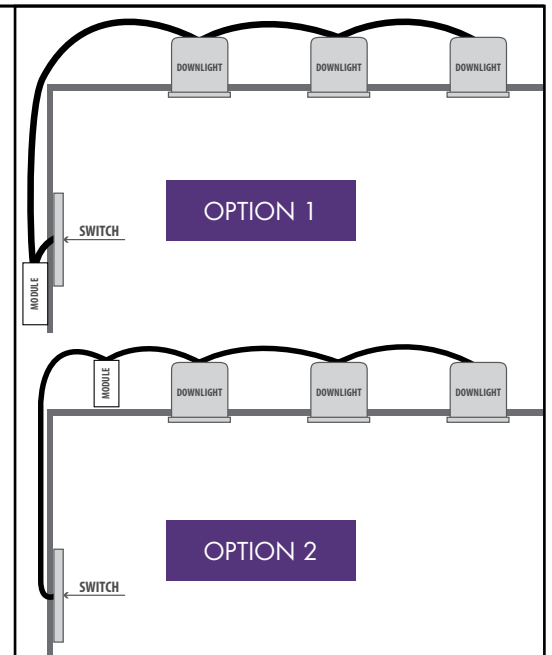

Voice control

NO HUB REQUIRED

Works with IFTTT

MODULE INSTALLATION PLACEMENT OPTIONS

Brilliant SMART	240V AC	DIMMING	MIN LOAD 5W	MAX LOAD 100W	1YR WARRANTY
------------------------	----------------	----------------	--------------------	----------------------	---------------------

- Make your existing downlights, switches or lighting smart with this dimming module.
- Control from anywhere via app or voice control.
- Create schedules and timing to automate your home.
- Connects to other BrilliantSmart devices.
- LED & incandescent load rating 100W.
- Fits through a downlight cutout as small as Ø53mm.
- 4mm² terminals.
- Leading edge dimmer suitable for most products.
- Wall switch available (433MHz).
- Max load: 100W (LED or Incandescent).
- Min load: 5W.

MODEL NO.	LOAD (W)	COLOUR
20693/05	5~100	WHITE

¹ Actual life may vary depending on individual circumstances.