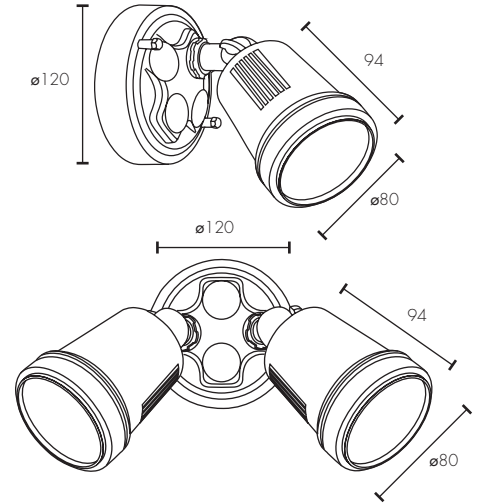

19242: BLACK

19239: SATIN NICKEL

19242: SATIN NICKEL

HUNTER-III LED FLOODLIGHT

TECHNICAL SPECIFICATIONS

Operating voltage:	240V / 50Hz
Class:	Class I (1)
Wattage:	19239: 11W 19242: 2 x 11W
Total Lumens:	19239: 750lm 19242: 1500lm
Colour Temperature:	4200K
Beam angle:	40 degrees
Construction:	Powdercoated diecast aluminium (casing) Tempered glass (lens)
Ingress protection:	IP44 rated
Warranty:	3 year replacement

INSTALLATION

Must be installed by a licensed electrician

	MODEL	COLOUR	DESCRIPTION	BOX SIZE	GROSS WEIGHT	BOX QTY	BARCODE/TUN
RETAIL BOX	19239/05	White	Hunter-III LED 1 Light Floodlight	W115 x H190 x D115 mm	0.56 kg	1 pc	9 312641 192398 >
OUTER CTN	19239/05	White	Hunter-III LED 1 Light Floodlight	W241 x H393 x D243 mm	4.5 kg	8 pc	19312641192395
RETAIL BOX	19239/06	Black	Hunter-III LED 1 Light Floodlight	W241 x H393 x D243 mm	0.55 kg	1 pc	9 312641 192404 >
OUTER CTN	19239/06	Black	Hunter-III LED 1 Light Floodlight	W115 x H190 x D115 mm	4.4 kg	8 pc	19312641192401
RETAIL BOX	19239/13	Satin Nickel	Hunter-III LED 1 Light Floodlight	W114 x H189 x D114 mm	0.50 kg	1 pc	9 312641 192411 >
OUTER CTN	19239/13	Satin Nickel	Hunter-III LED 1 Light Floodlight	W241 x H393 x D243 mm	4.0 kg	8 pc	19312641192418
RETAIL BOX	19242/05	White	Hunter-III LED 2 Light Floodlight	W160 x H190 x D115 mm	0.88 kg	1 pc	9 312641 192428 >
OUTER CTN	19242/05	White	Hunter-III LED 2 Light Floodlight	W250 x H390 x D340 mm	7.00 kg	8 pc	19312641192425
RETAIL BOX	19242/06	Black	Hunter-III LED 2 Light Floodlight	W160 x H185 x D115 mm	0.87 kg	1 pc	9 312641 192435 >
OUTER CTN	19242/06	Black	Hunter-III LED 2 Light Floodlight	W250 x H390 x D340 mm	7.00 kg	8 pc	19312641192432
RETAIL BOX	19242/13	Satin Nickel	Hunter-III LED 2 Light Floodlight	W160 x H185 x D115 mm	0.90 kg	1 pc	9 312641 192442 >
OUTER CTN	19242/13	Satin Nickel	Hunter-III LED 2 Light Floodlight	W250 x H390 x D340 mm	7.20 kg	8 pc	19312641192449