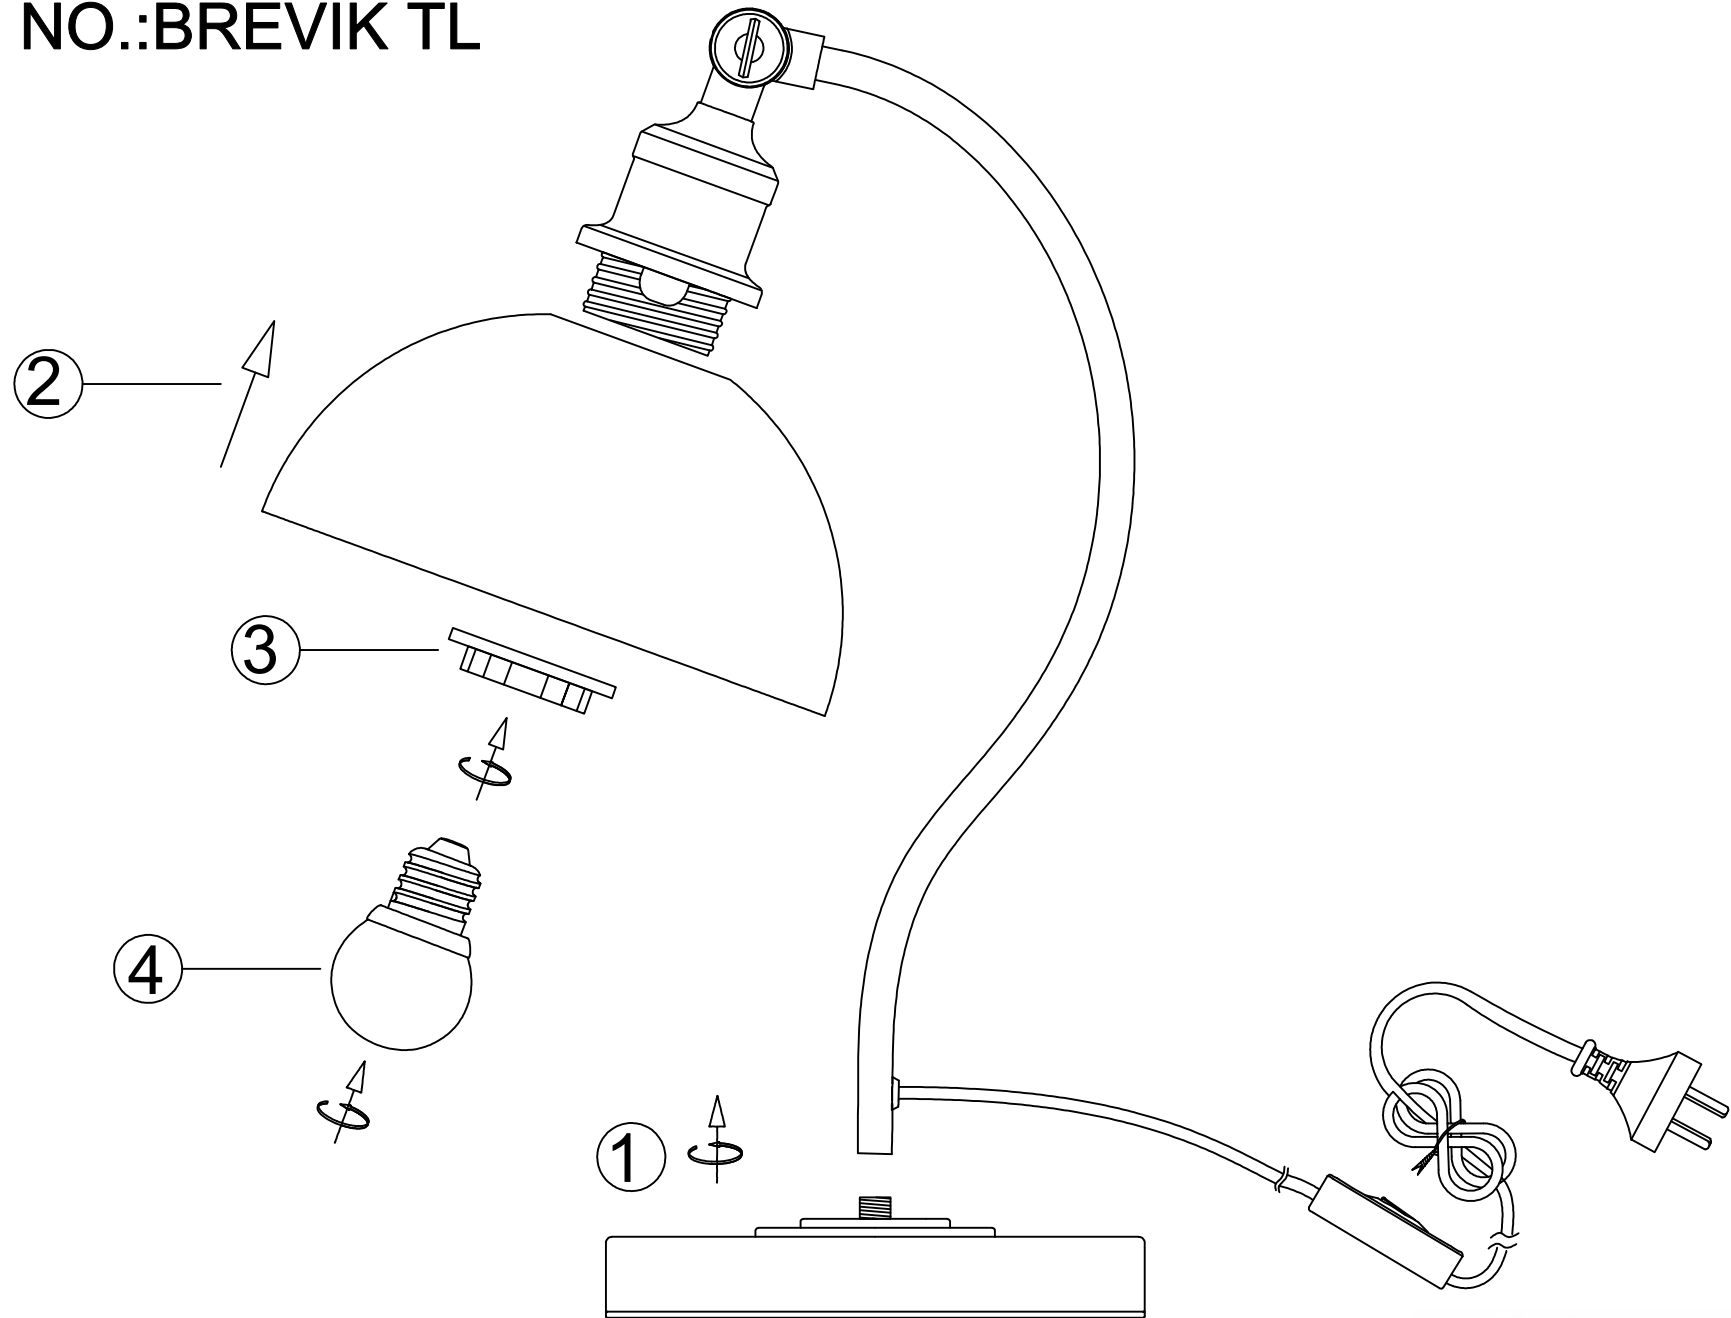

ITEM NO.:BREVIK TL

240V ~ 50Hz E27 Max.25W x1

NOTE: GLOBE NOT INCLUDED

Disclaimer:
Tools not included
Shade ring attached on lamp holder
Globe(s) not included