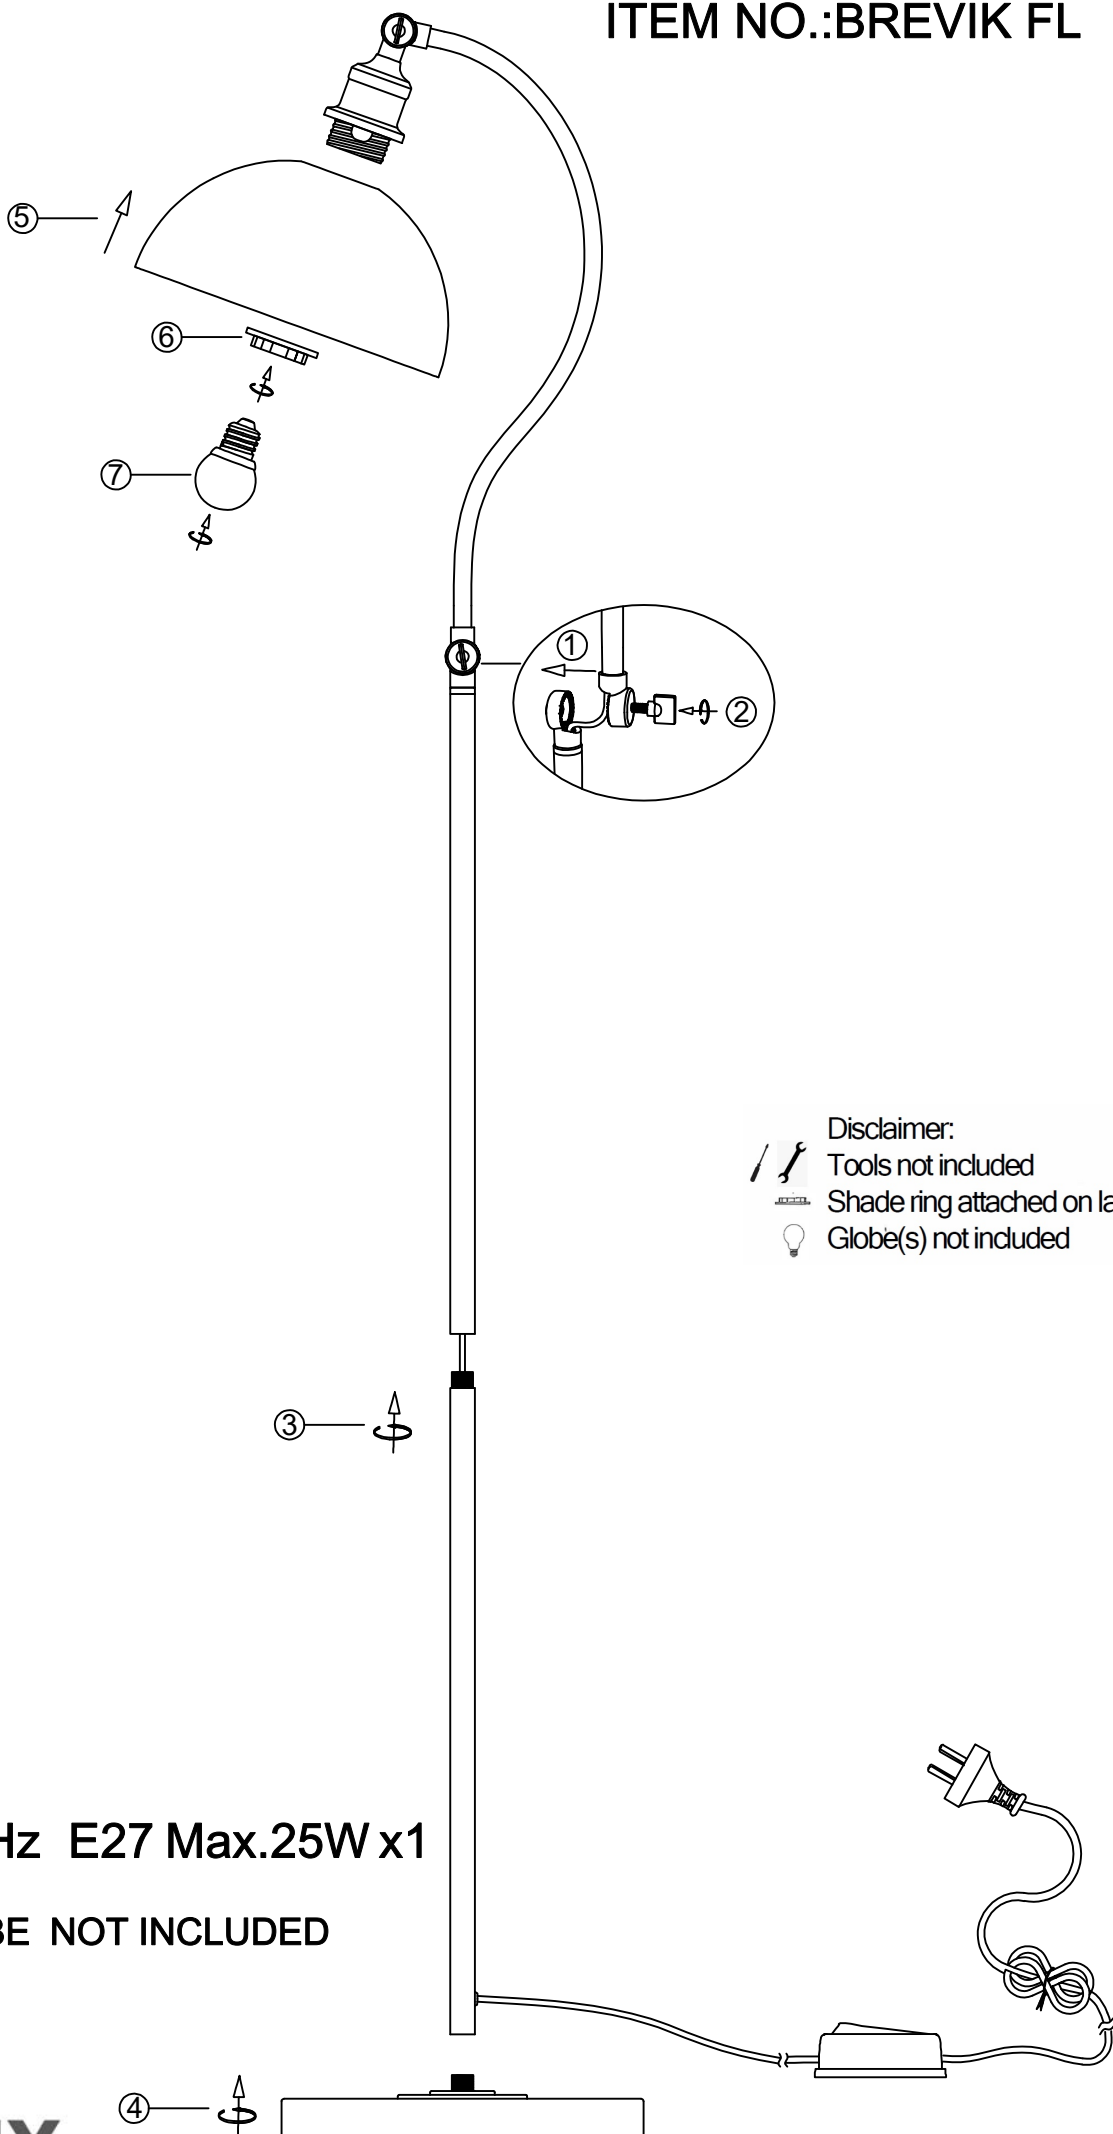

ITEM NO.:BREVIK FL

Disclaimer:  
Tools not included  
Shade ring attached on lamp holder  
Globe(s) not included

240V ~ 50Hz E27 Max.25W x1

NOTE: GLOBE NOT INCLUDED

Telbix.