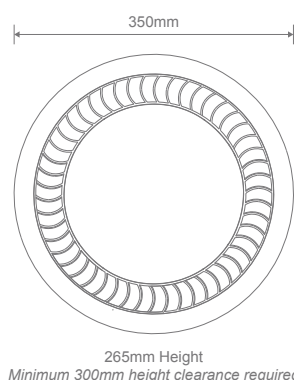

Diagrams / Additional

White Wall Controller
(Included)