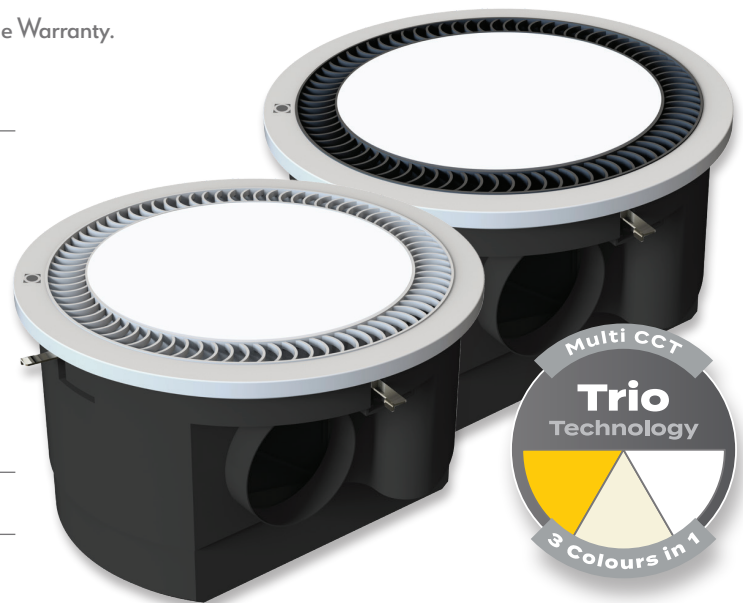

Domus PTC Bathroom Heaters feature an advanced safety feature where the unit will automatically shut off after two hours in case it is left on accidentally. If the unit runs for two hours continuously, a safety function will automatically turn it off. This setting can be overridden and reset by pressing any switch on the controller within this two-hour period.

Ideal for new installations with a round Ø350mm fascia frame, and a Ø330mm cutout. Accessories include V1.5 6 Switch Digital Controller Wall Control, 3M Flexible Duct, and Exterior Grille.

All Domus PTC Bathroom Heaters are backed by our 5 Year In-Home Warranty.

Specification Features

Input Voltage:	240V AC		
Power (W):	2150W		
Motor Wattage (W):	60W AC		
Fan Size:	60W		
Air Extraction:	300m³/h		
Heat Wattage:	2050W		
Heat Type:	PTC Heating Element		
Light Wattage:	12W LED		
IP Rating (IP):	IPX2		
Decibel Rating (dB):	≤46dB		
CCT:	3000K - 4000K - 5000K (Changeable)		
Lumen Output	3000K 850lm	4000K 950lm	5000K 900lm
CRI:	≥80		
Cutout:	Ø330mm		
Fascia Size:	Ø350mm		
Duct Size:	100mm		
Product Weight:	3.7Kg		

Accessories: 6 Switch V1.5 Digital Wall Controller, 3M Flexible Duct, Exterior Grille.

Item No.	Variant		CCT
	Wht/Wht	Wht/Blk	
THERMAFLOW	56089	56090	TRIO