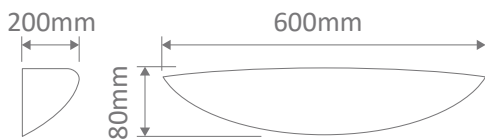

Diagrams / Additional

Item No.	Variant	Colour
BF-7578	11044	Raw Ceramic