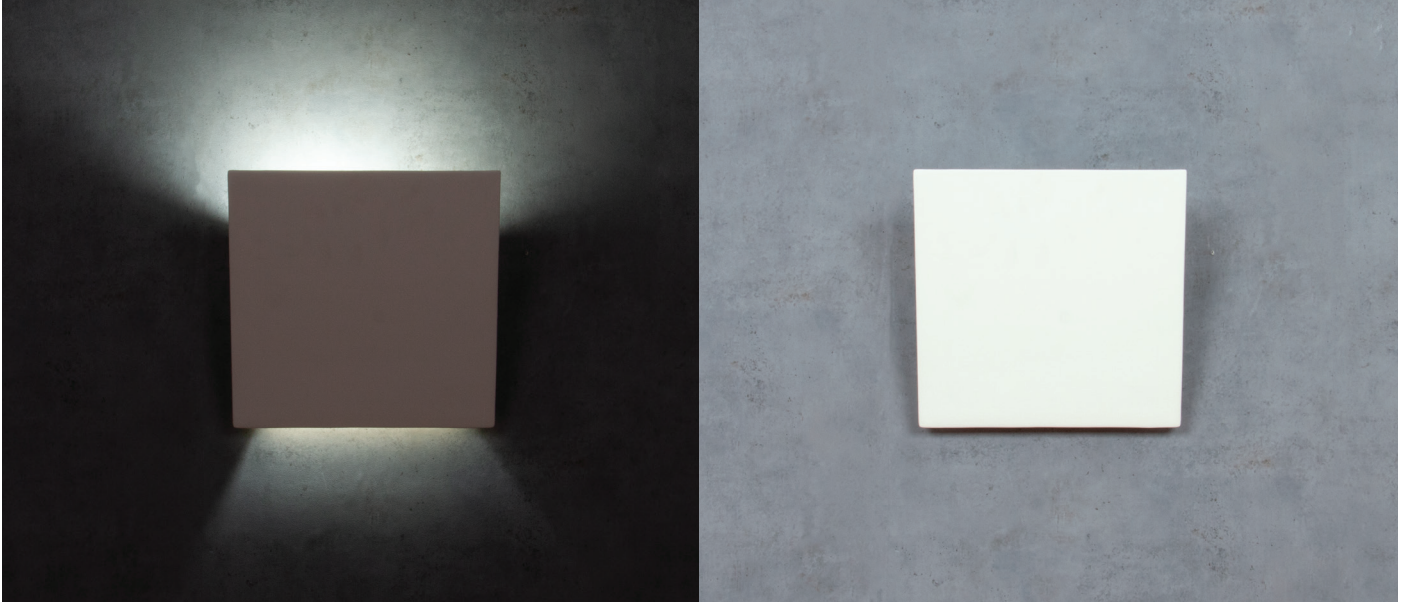

BF-2440

Ceramic Wall Uplight

Description

Raw ceramic modern uplight wall light. Ceramic areas can be painted with any water based paint. Made in Italy. Raw Ceramic Requires : 1 x E27 lamp

Specification Features

Input Voltage: 240V
 Power (W): 20W CFL
 Lifespan (hrs): 50,000hrs
Requires E27 Lamp

Diagrams / Additional

Item No.	Variant	Colour
BF-2440	11081	Raw Ceramic