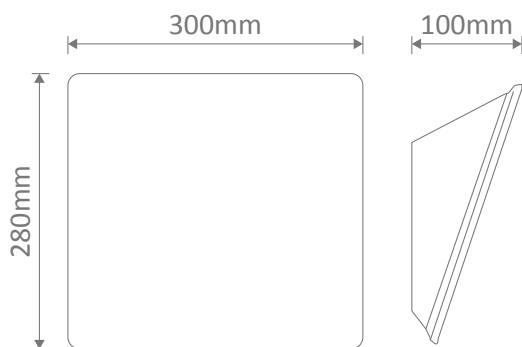

BF-2440

Ceramic Wall Uplight

Description

Raw ceramic modern uplight wall light. Ceramic areas can be painted with any water based paint. Made in Italy. Raw Ceramic Requires : 1 x E27 lamp

Specification Features

Input Voltage: 240V
 Power (W): 20W CFL
 Lifespan (hrs): 50,000hrs
Requires E27 Lamp

Diagrams / Additional

Item No.	Variant	Colour
BF-2440	11081	Raw Ceramic