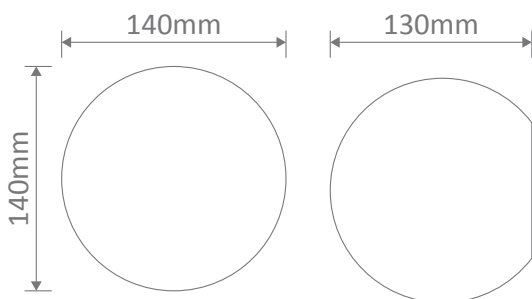

#### Diagrams / Additional

Item No.	Variant	Colour
BF-2350	11080	Raw Ceramic