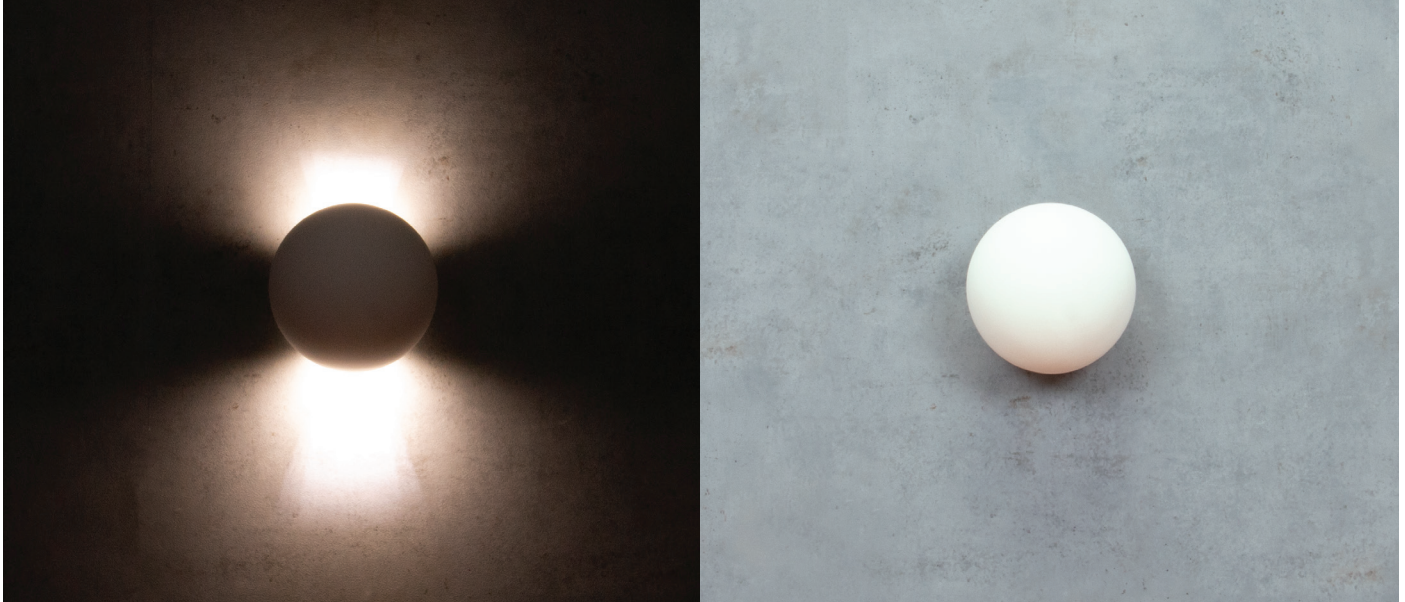

## BF-2350

### Ceramic Wall Uplight

#### Description

Raw ceramic modern uplight wall light. Ceramic areas can be painted with any water based paint. Made in Italy. Raw Ceramic Requires : 1 x G9 lamp

#### Diagrams / Additional

Item No.	Variant	Colour
BF-2350	11080	Raw Ceramic