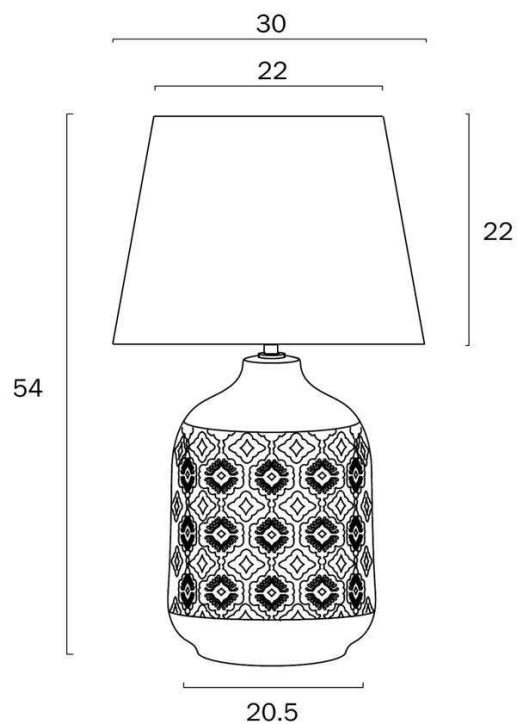

This elegant lamp comes with with a fabric shade, designed to complement any look.

Overview

Family name	Baci
Categories	Table Lamps
This item includes	Shade
Shade Shape	Drum
Switch	Inline Switch
Usage	Indoor Lighting

Size

Fixture Diameter (cm)	30.0
Fixture Height (cm)	53.5
Shade Diameter (cm)	30.0
Shade Height (cm)	23.0
Cable Length (cm)	180 (30+Inline Switch+150)

Specification

Voltage Input	240V
Total Wattage (max)	25
Globe Type	E27
Globe / Light Source qty	1
Globe / Light Source included	No
Dimmable	Globe Dependant
Electrical Protection	CLASS II - DOUBLE INSULATED, EARTH NOT REQUIRED
IP rating	IP20
Lead and Plug	Yes
Approvals	RCM
Assembly Required	Yes
Box Contents	Instruction
Care Instructions	Do not use strong liquid cleaners, Wipe clean with a dry cloth
Replacement Warranty	*3 Years

Barcode

GTIN 9329501058930

Image -dimensions

Note: Dimensions are only a guide and may vary due to manufacturing variations.

Globe Type Recommended

Label	Color Temperature	Thumbnail	GTIN
G A608E27CL			