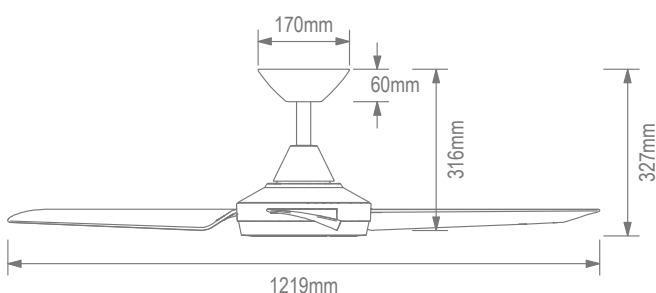

Diagrams / Additional

Item No.	Variant		CCT
	Blk	Wht	
AXIS-48-L	60030	60031	TRIO
CFA-DR1	60100	60101	N/A
CFA-WC1	60110		N/A