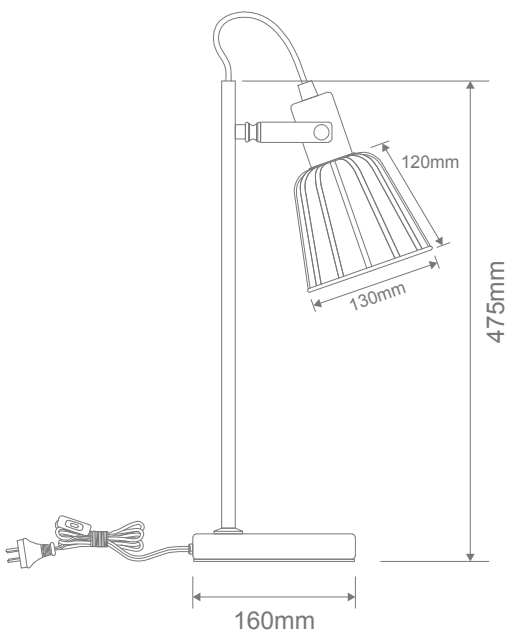

## ASHLEY-DL Desk lamp

### Description

ASHLEY-DL desk lamp Series combines a metal base, thin frame and wire guard shade, which offers a slim and linear appearance for most modern interior decors. Ideal as a feature lamp in living rooms and bedrooms. Featuring plated Matt Black with Antique Brass highlights. Part of a family of matching floor lamp, table lamps, as well as hanging pendants.

### Specification Features

Input Voltage: 240V  
 Power (W): 60W Max  
 IP rating (IP): 20  
 Lamp Base: E14  
 Requires: E14 Lamp (Not Included)

### Diagrams / Additional

Item No.	Variant	Lamp Base
ASHLEY-DL	Blk	E14