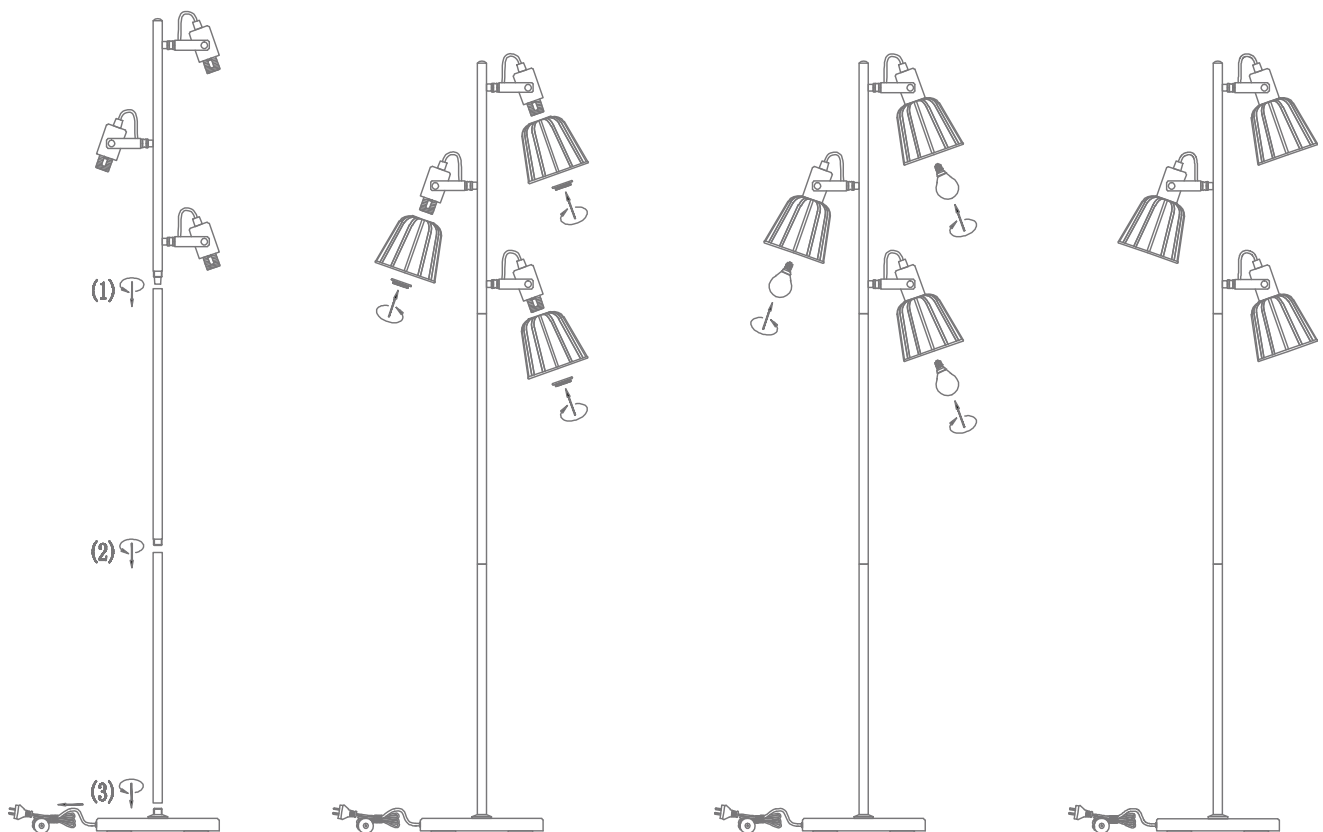

## ASHLEY-3FL

Blk	Variants	Item No.	Lamp Base
22517		ASHLEY-3FL	E14

Thank you for purchasing your new ASHLEY Floor Lamp, Please take the time to read and understand the instruction sheet below. Failure to do so may void warranty.

### Specifications

Voltage:	240V	IP Rating:	20		
Power:	60W Max	Dimmable:	Yes		

Requires: 3 x E14 Lamps (Not Included)

**Note:** -The lamp must be installed by professional electrician  
-Ensure the power supply is switched off before fitting this product