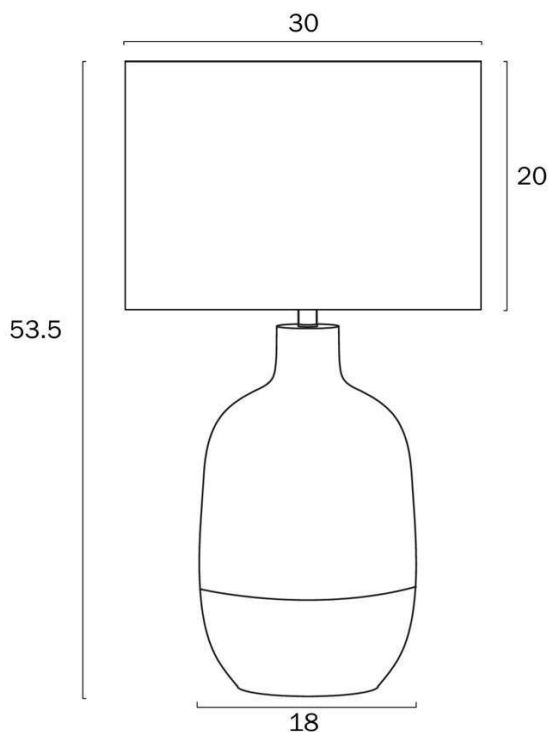

Overview

Family name	Arthur
Categories	Table Lamps
This item includes	Shade
Shade Shape	Drum
Switch	Inline Switch
Usage	Indoor Lighting

Color / Material

Fixture Color	Rusty, White
Fixture Finish	Gloss
Fixture Material	Fabric, Ceramic
Shade Color	White
Shade Material	Fabric, Plastic
Base Color	Silver
Base Material	Ceramic
Cable Color	Black
Cable Material	PVC

Size

Fixture Diameter (cm)	30.0
Fixture Height (cm)	53.5
Base Diameter (cm)	18.0
Base Height (cm)	30.5
Shade Diameter (cm)	30.0
Shade Height (cm)	20.0
Cable Length (cm)	180 (30+Inline Switch+150)

Specification

Barcode

GTIN 9329501059616

Image -dimensions

Note: Dimensions are only a guide and may vary due to manufacturing variations.

Globe Type Recommended

Label	Color Temperature	Thumbnail	GTIN
G A608E27CL			