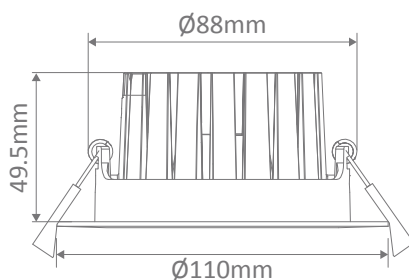

### Specification Features

Input Voltage:	240V
Power (W):	13W
IP rating (IP):	65
Lumens (lm):	Warm White 3000K - 1130lm Neutral White 4000K - 1300lm White 5700K - 1220lm
LED type:	COB
CCT:	3000K - 4000K - 5700K (Switchable)
CRI:	≥90
Beam angle (°):	60°
Dimmable:	Yes*
Lifespan (hrs):	50,000hrs
Cutout (Ø):	Ø90-95mm

### Diagrams / Additional

**Tilt: 30°**  
**Cutout: Ø90-95mm**

Item No.	Variant		Beam Angle	CCT
	Blk	Wht		
AQUA-TILT-13	21274	21278	60°	TRIO
	DALI			
	21291	21292	60°	TRIO