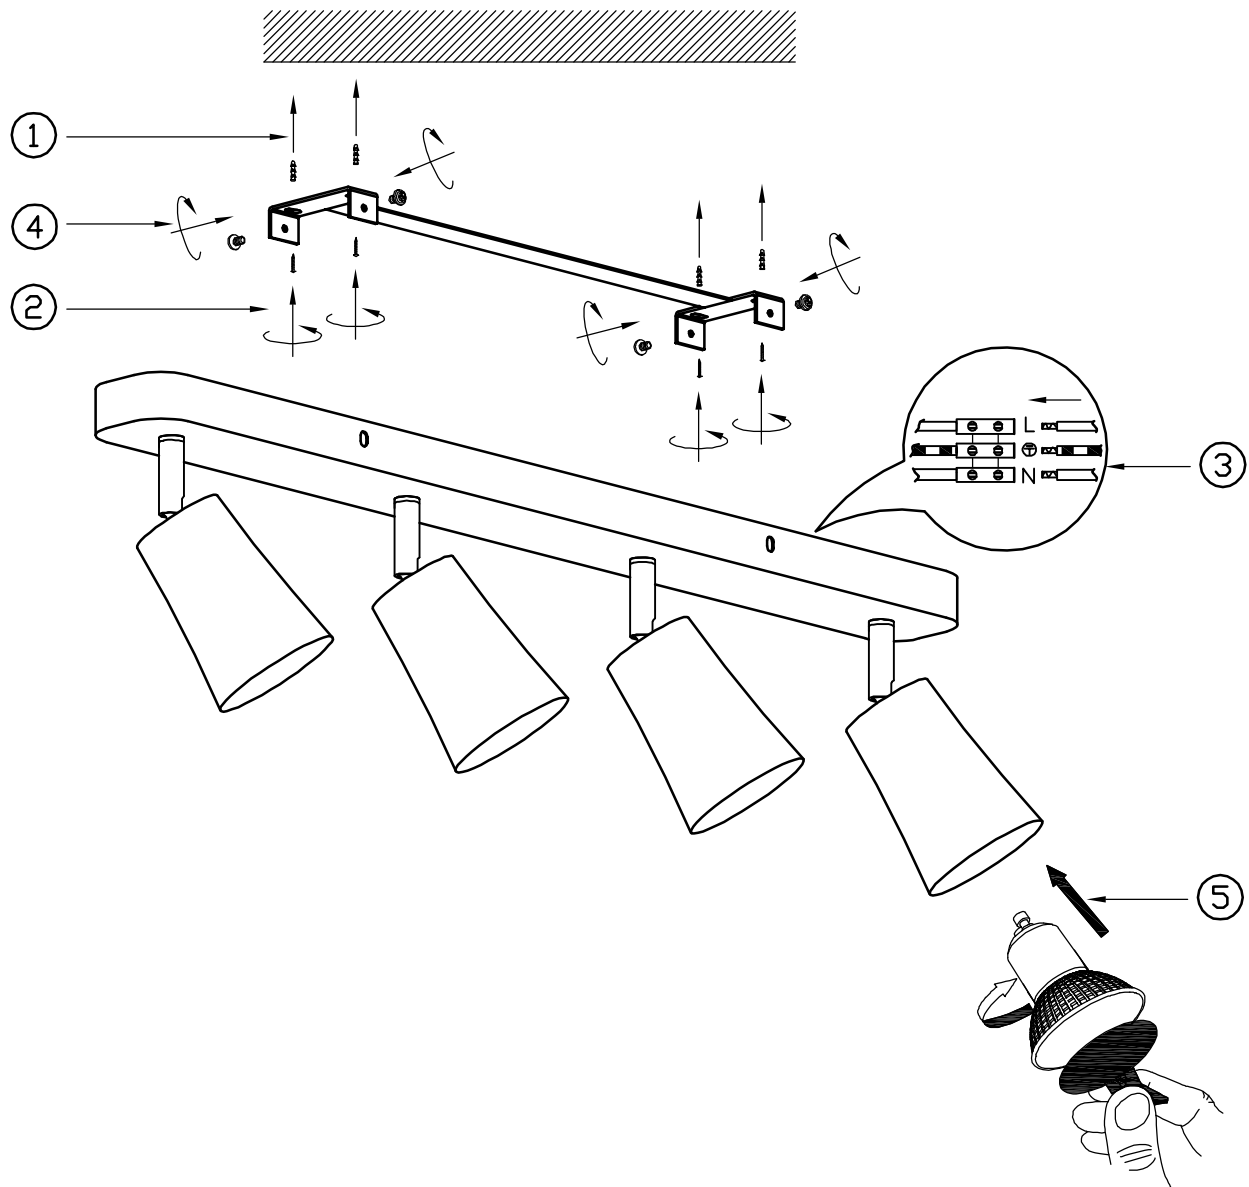

ITEM NO.: ALVEY SP4B

240V~50Hz GU10 MAX.9Wx4

NOTE: GLOBE NOT INCLUDED

Telbix.

- Disclaimer:
-  Tools not included
 -  Shade ring attached on lamp holder
 -  Globe(s) not included

IMPORTANT
Must be installed
by a qualified
electrical contractor.
Install in accordance
with AS/NZ3000