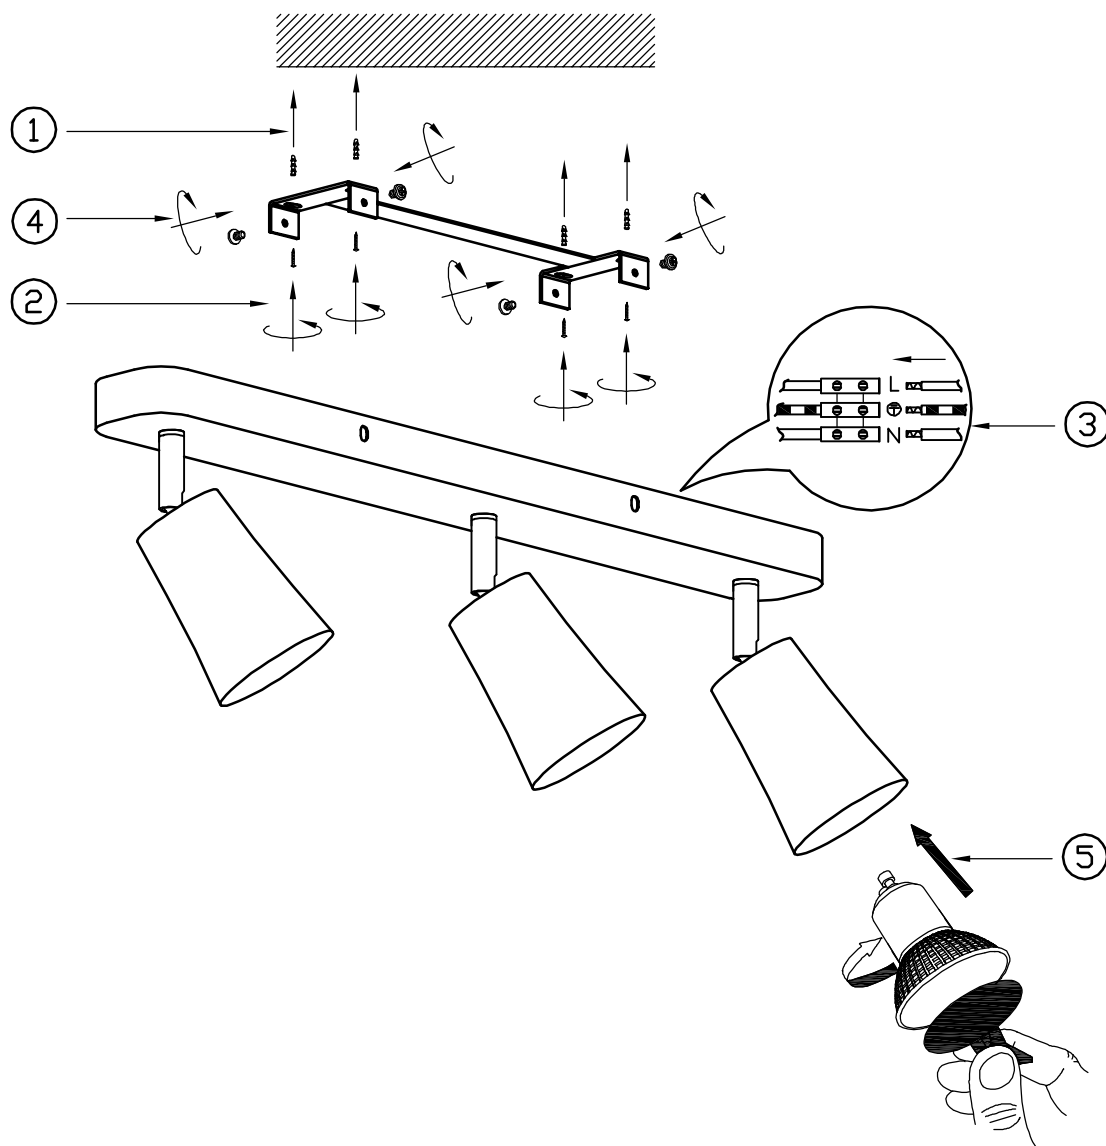

ITEM NO.: ALVEY SP3B

240V~50Hz GU10 MAX.9Wx3

NOTE: GLOBE NOT INCLUDED

Telbix.

Disclaimer:
/  Tools not included
 Shade ring attached on lamp holder
 Globe(s) not included

IMPORTANT
Must be installed
by a qualified
electrical contractor.
Install in accordance
with AS/NZ3000